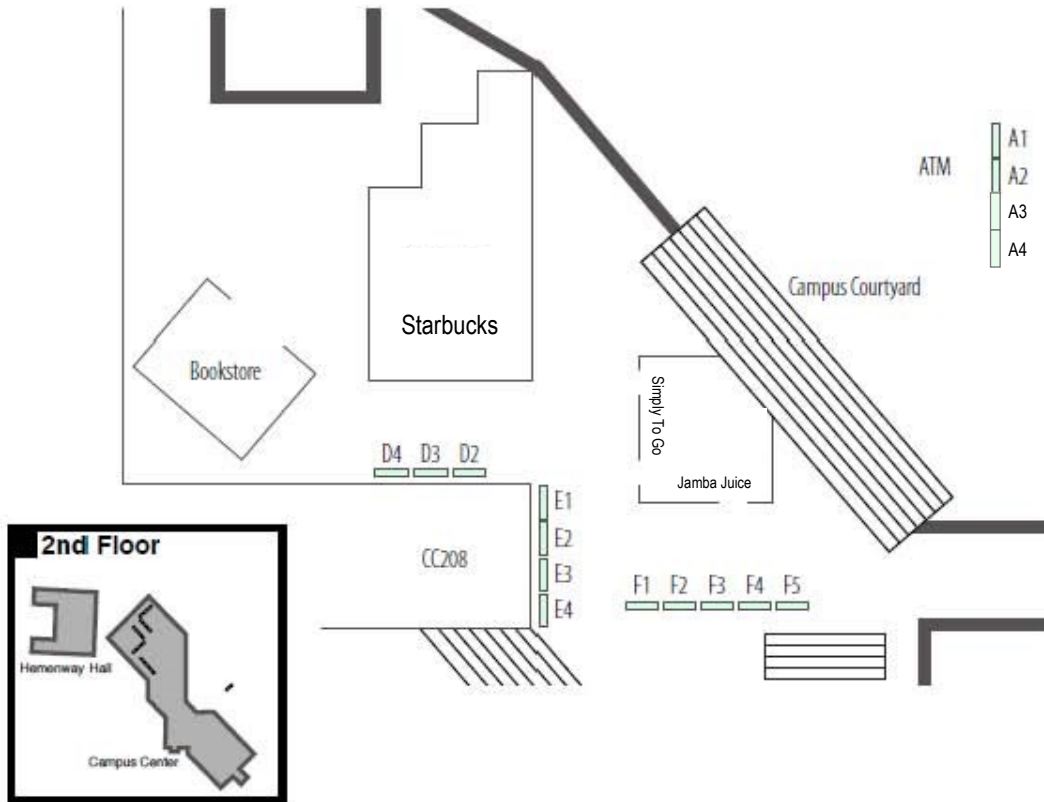

Campus Center Mall Table Locations

2465 Campus Road
 Honolulu, Hawai'i 96882
 Phone 808/956-8178 / Fax 808/956-4810
www.hawaii.edu/campuscenter