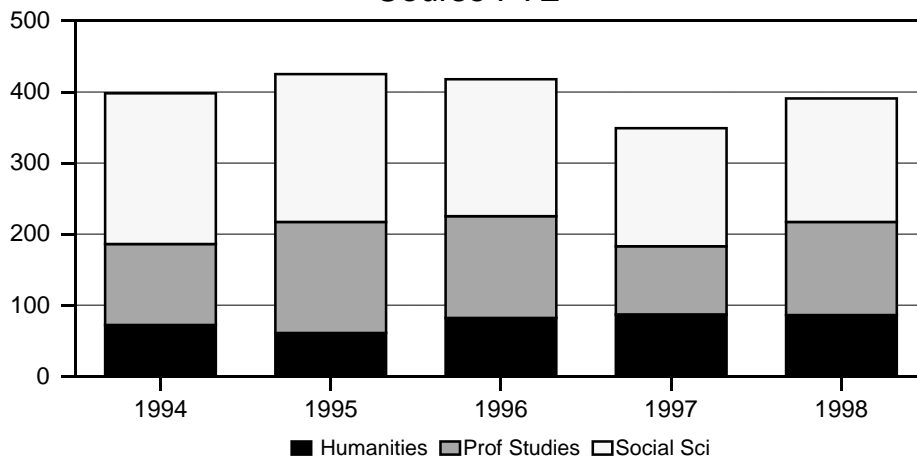

University of Hawai'i - West O'ahu - Spring Semesters

Figure 1
Student Semester Hours (SSH)

Figure 2
Course FTE

Figure 3
Average Class Size

TABLE 1
 COURSE REGISTRATION SUMMARY
 UNIVERSITY OF HAWAI'I - WEST O'AHU
 SPRING 1998