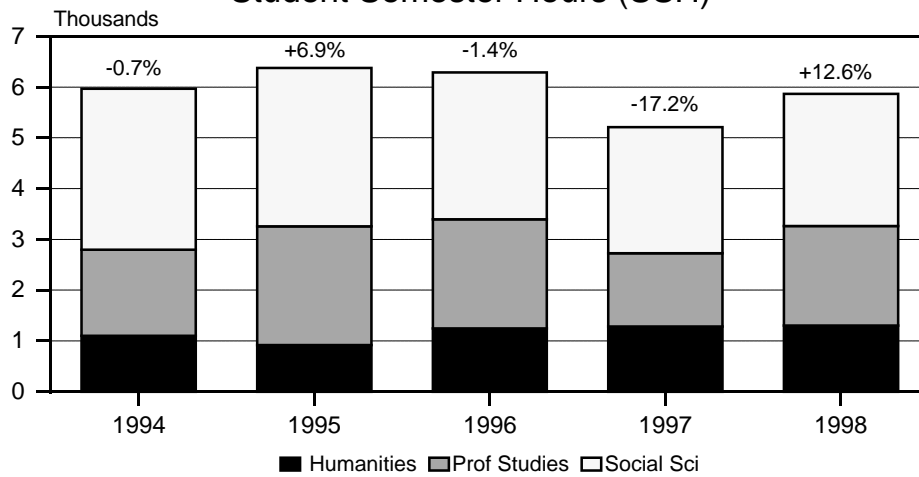

University of Hawai'i - West O'ahu - Spring Semesters

Figure 1
Student Semester Hours (SSH)

Figure 2
Course FTE

Figure 3
Average Class Size

TABLE 1
 COURSE REGISTRATION SUMMARY
 UNIVERSITY OF HAWAI'I - WEST O'AHU
 SPRING 1998