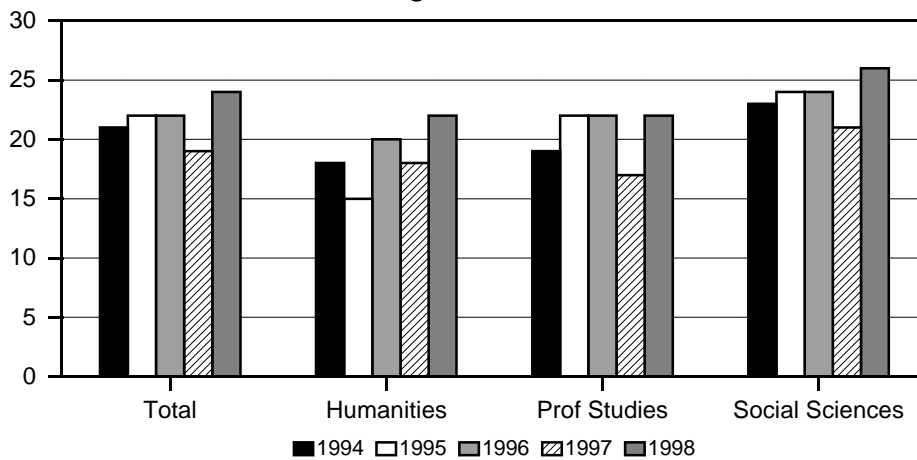

University of Hawai'i - West O'ahu - Spring Semesters

Figure 1
Student Semester Hours (SSH)

Figure 2
Course FTE

Figure 3
Average Class Size

TABLE 1
 COURSE REGISTRATION SUMMARY
 UNIVERSITY OF HAWAI'I - WEST O'AHU
 SPRING 1998