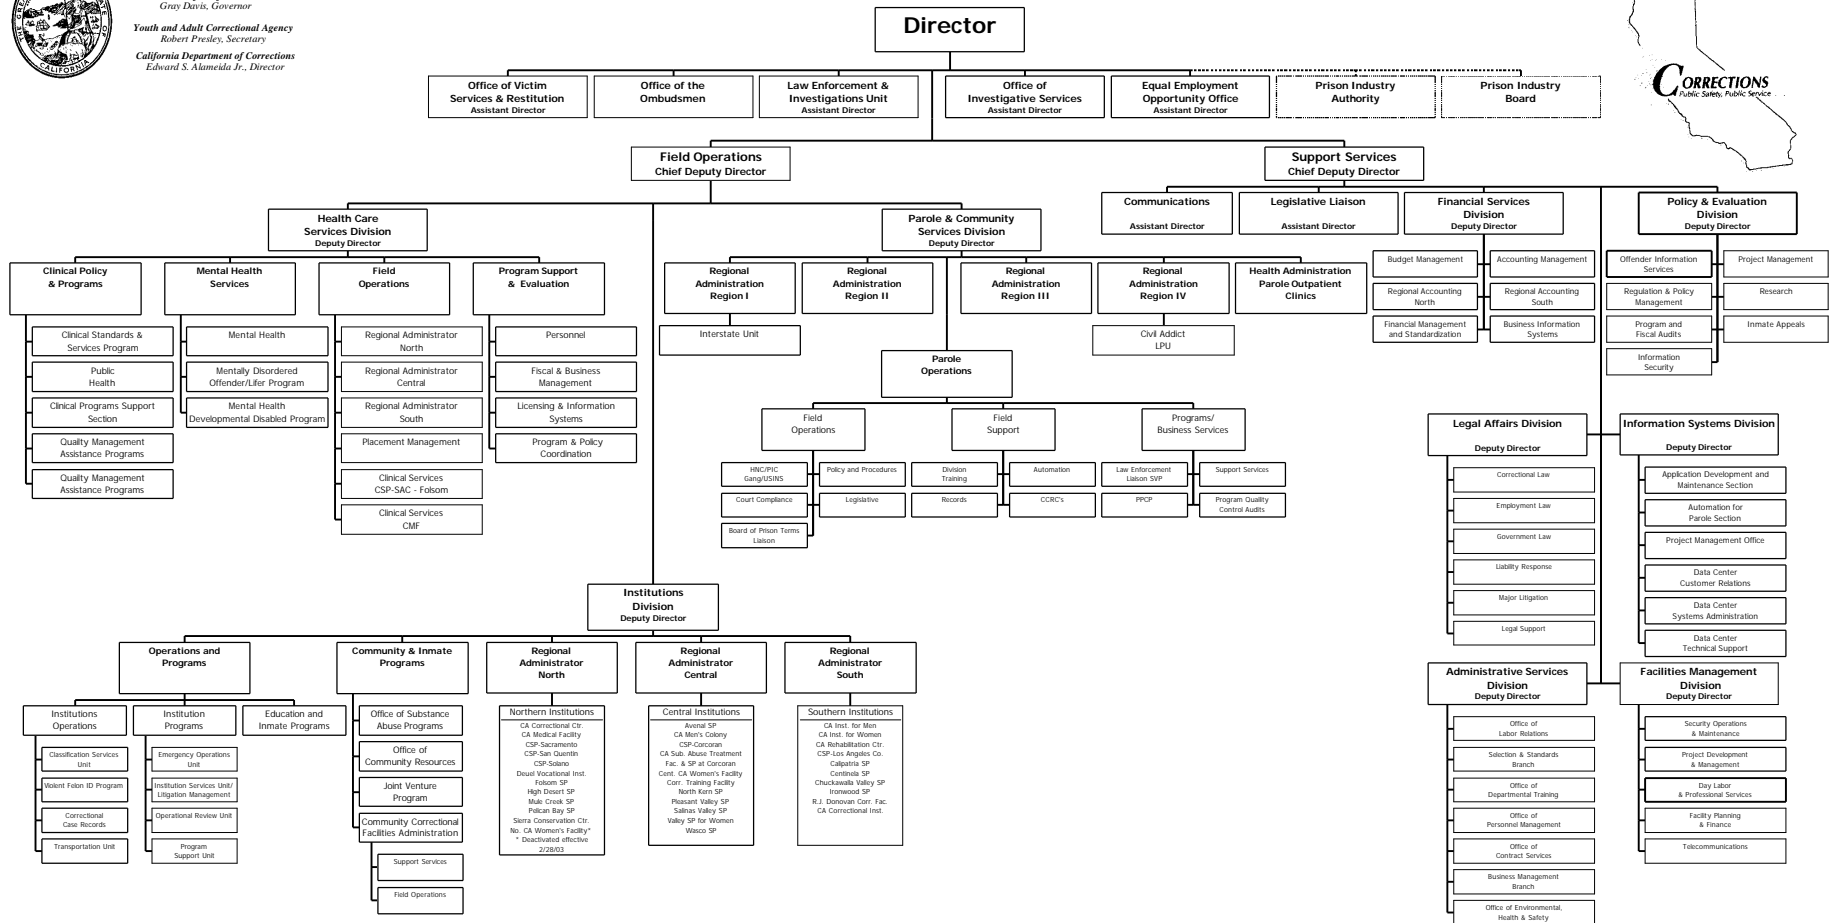

CALIFORNIA DEPARTMENT OF CORRECTIONS

DEPARTMENTAL ORGANIZATION CHART

CALIFORNIA DEPARTMENT OF CORRECTIONS

2/1/03

ORGANIZATION CHART

Edward S. Alameida Jr., DIRECTOR