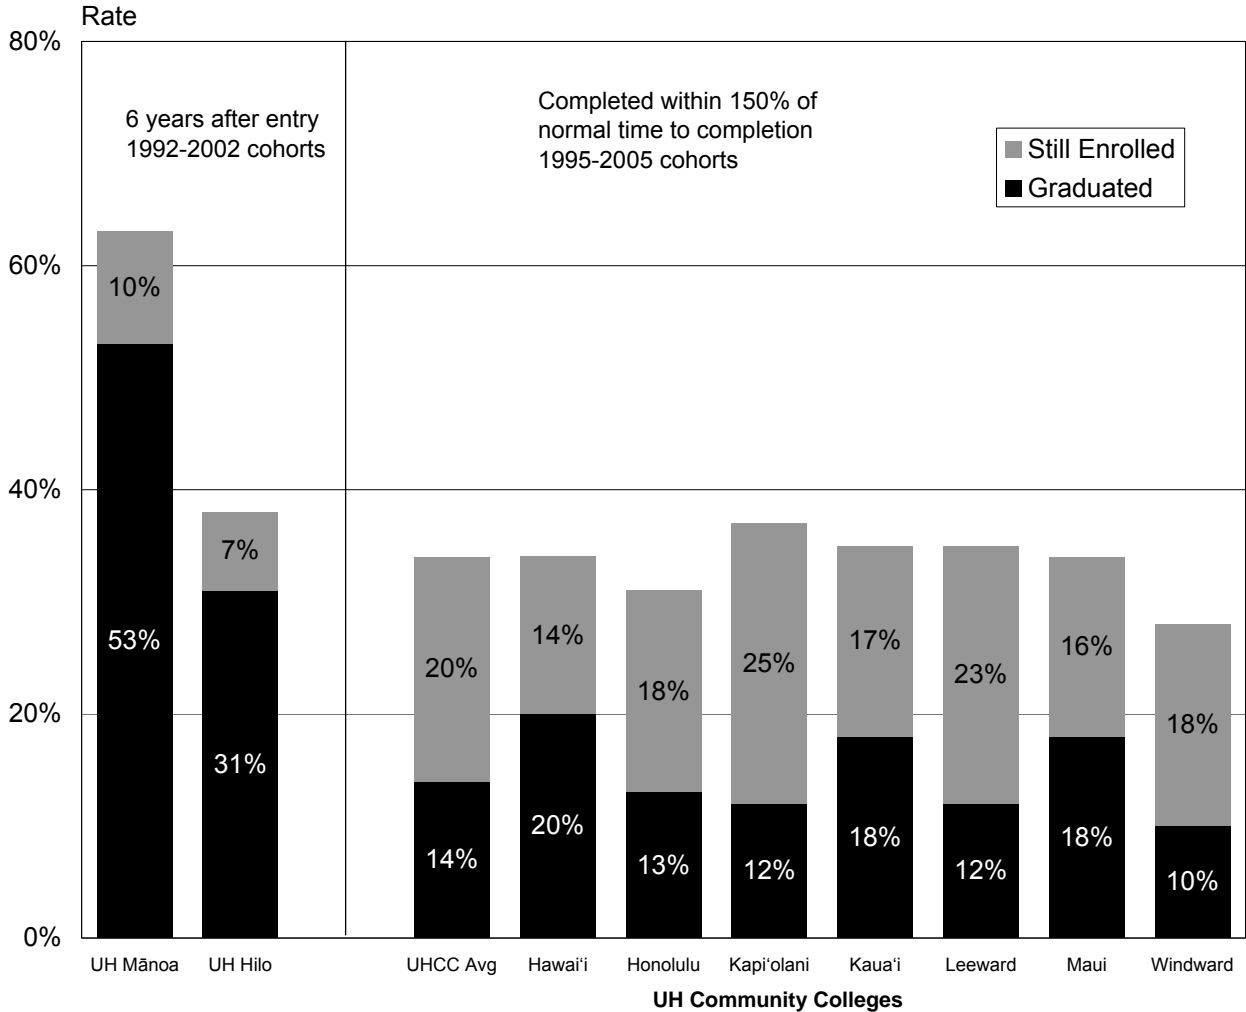

UNIVERSITY OF HAWAI'I
Average Graduation and Persistence Rates, Fall Cohorts
First-time Full-time Degree-seeking Undergraduates

Graduation rates for the most recent cohort are 51% at UH Mānoa and 33% at UH Hilo for the **Fall 2002** cohort six years after entry, and at the UH community colleges for the **Fall 2005** cohort completing within 150% of normal time to completion: 15% overall, 19% at Hawai'i CC, 13% at Honolulu CC, 17% at Kapi'olani CC, 25% at Kaua'i CC, 11% at Leeward CC, 23% at Maui CC, and 9% at Windward CC. UH-West O'ahu began admitting first-time students effective Fall 2007, and is not included here since graduation and persistence data are not yet required or available.

This information is provided for the Student Right-to-Know Act, Public Law 101-542. It provides a partial description of the graduation and enrollment patterns of students and describes averages for groups of students. It should not be used to infer or predict individual behavior.