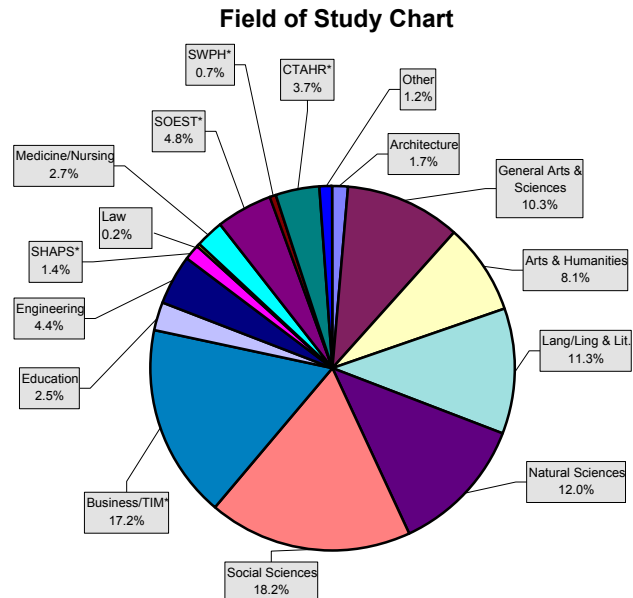

**Fall 2001 Fact Sheet
International Student Services
University of Hawai'i at Manoa**

The International Student Services (ISS) monitors the academic and visa status of foreign citizens who enroll at UHM under a non-immigrant student visa. In addition to the **1,471** currently registered students, **166** graduates now remain in the US for a limited period of practical training experience (employment), generally a 12-month period, under the visa sponsorship of the University.

International Student Data

	Undergraduate						Graduate						Total	
	Male		Female		Total		Male		Female		Total		#	%
	#	%	#	%	#	%	#	%	#	%	#	%		
Registered Int'l Students	235	38	385	62	620	42	408	48	443	52	851	58	1471	100
Practical Training	25	38	41	62	66	40	49	49	51	51	100	60	166	100

Field of Study	U	G	Total	%
Architecture	8	11	19	1.3
General Arts & Sciences	145	6	151	10.3
Arts & Humanities	52	67	119	8.1
Lang/Ling & Lit.	25	141	166	11.3
Natural Sciences	72	105	177	12.0
Social Sciences	85	183	268	18.2
Business/TIM*	154	99	253	17.2
Education	10	27	37	2.5
Engineering	9	56	65	4.4
SHAPS*	12	8	20	1.4
Law	0	3	3	0.2
Medicine/Nursing	17	22	39	2.7
SOEST*	13	58	71	4.8
SWPH*	1	10	11	0.7
CTAHR*	11	43	54	3.7
Other	6	12	18	1.2
Total	620	851	1471	100

Financial Sponsor	U	G	Total	%
Foreign Private Sponsor	19	12	31	2.1
Home Government/University	9	24	33	2.2
Personal/Family	541	439	980	66.6
US College/University	37	263	300	20.4
US Government	10	87	97	6.6
Other Sponsor	4	26	30	2.0
Total	620	851	1471	100