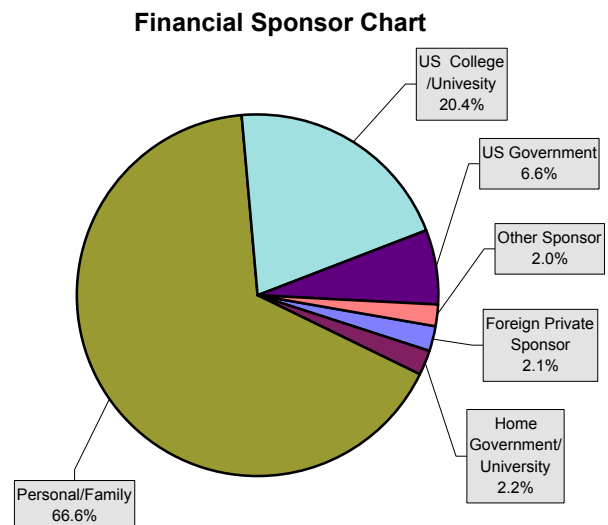

*TIM - School of Travel Industry Management
*SHAPS - School of Hawai'ian, Asian, and Pacific Studies
*SOEST - School of Ocean & Earth Science & Technology
*CTAHR - College of Tropical Agriculture and Human Resources
*SWPH - Social Work + Public Health