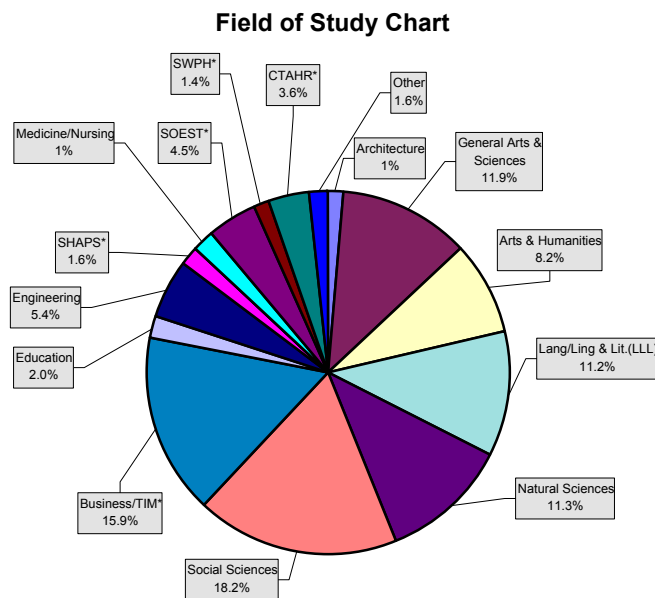

Spring 2001 Fact Sheet International Student Services University of Hawai'i at Manoa

The International Student Services (ISS) monitors the academic and visa status of foreign citizens who enroll at UHM under a non-immigrant student visa. In addition to the **1,323** currently registered students, **133** graduates now remain in the US for a limited period of practical training experience (employment), generally a 12-month period, under the visa sponsorship of the University.

International Student Data

	Undergraduate						Graduate						Total	
	Male		Female		Total		Male		Female		Total		#	%
	#	%	#	%	#	%	#	%	#	%	#	%		
Registered Int'l Students	201	37	342	63	543	41	377	48	403	52	780	59	1323	100
Practical Training	22	39	35	61	57	43	38	50	38	50	76	57	133	100

Field of Study	U	G	Total	%
Architecture(ARCH)	5	12	17	1.3
General Arts & Sciences	151	6	157	11.9
Arts & Humanities	42	67	109	8.2
Lang/Ling & Lit.(LLL)	10	138	148	11.2
Natural Sciences	46	103	149	11.3
Social Sciences	84	157	241	18.2
Business/TIM*	129	82	211	15.9
Education	7	19	26	2.0
Engineering	8	63	71	5.4
SHAPS*	17	4	21	1.6
Law	0	2	2	0.2
Medicine/Nursing (Med & Nur)	14	9	23	1.7
SOEST*	8	52	60	4.5
SWPH*	2	17	19	1.4
CTAHR*	8	40	48	3.6
Other	12	9	21	1.6
Total	543	780	1323	100

Financial Sponsor	U	G	Total	%
Foreign Private Sponsor	10	25	35	2.6
Home Government/University	12	28	40	3.0
Personal/Family	469	419	888	67.1
US College/University	45	234	279	21.1
US Government	5	69	74	5.6
Other Sponsor	2	5	7	0.5
Total	543	780	1323	100