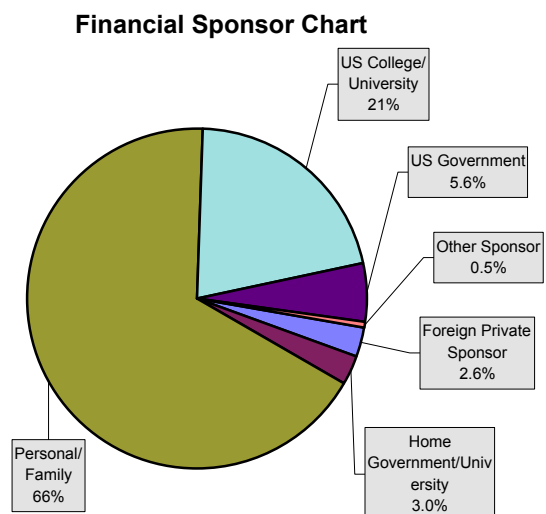

*TIM - School of Travel Industry Management
*SHAPS - School of Hawai'iian, Asian, and Pacific Studies
*SOEST - School of Ocean & Earth Science & Technology
*CTAHR - College of Tropical Agriculture and Human Resources
*SWPH - Social Work + Public Health