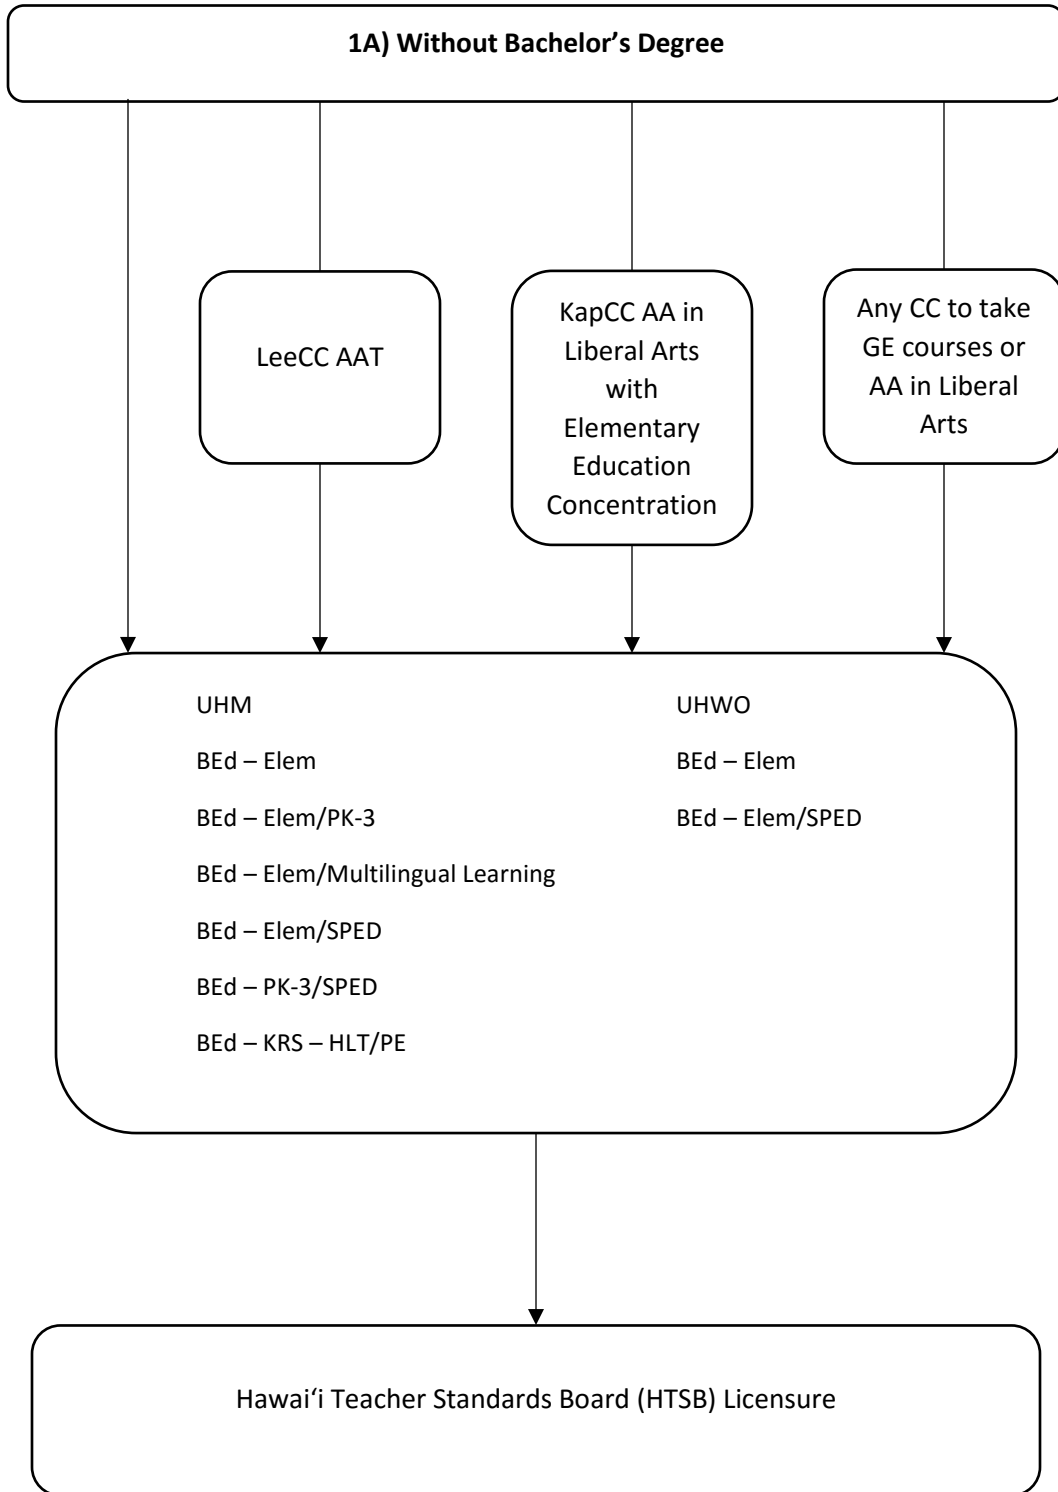

Pathways to Teacher Licensure

I want to be an **Elementary School** Teacher