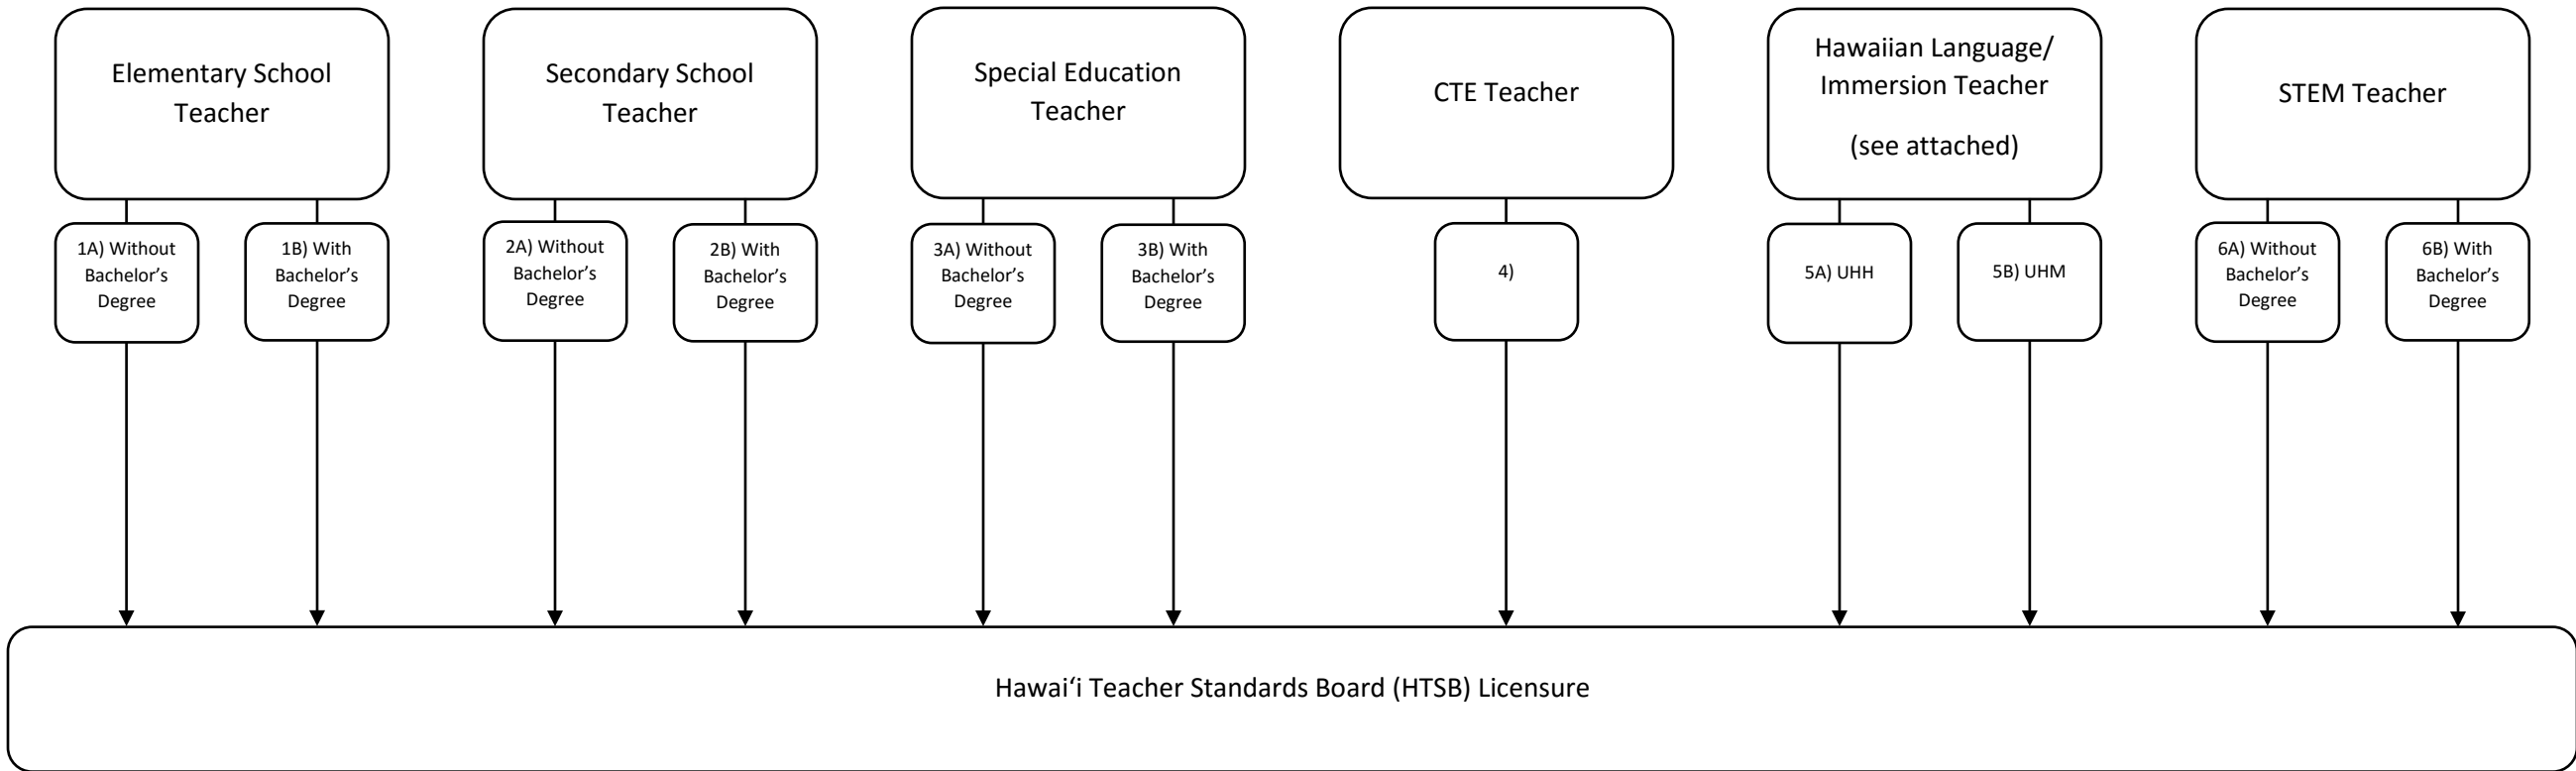

Pathways to Teacher Licensure

I want to be a (an):

Estimated Tuition/Fees (2017-2018)

1. UHM BEd

- **CC (60 cr) + UHM (60 cr)** = \$34,740 tuition + \$1,988 fees* = **\$36,728**
- **UHM (120 cr)** = \$54,360 tuition + \$3,440 fees = **\$57,800**