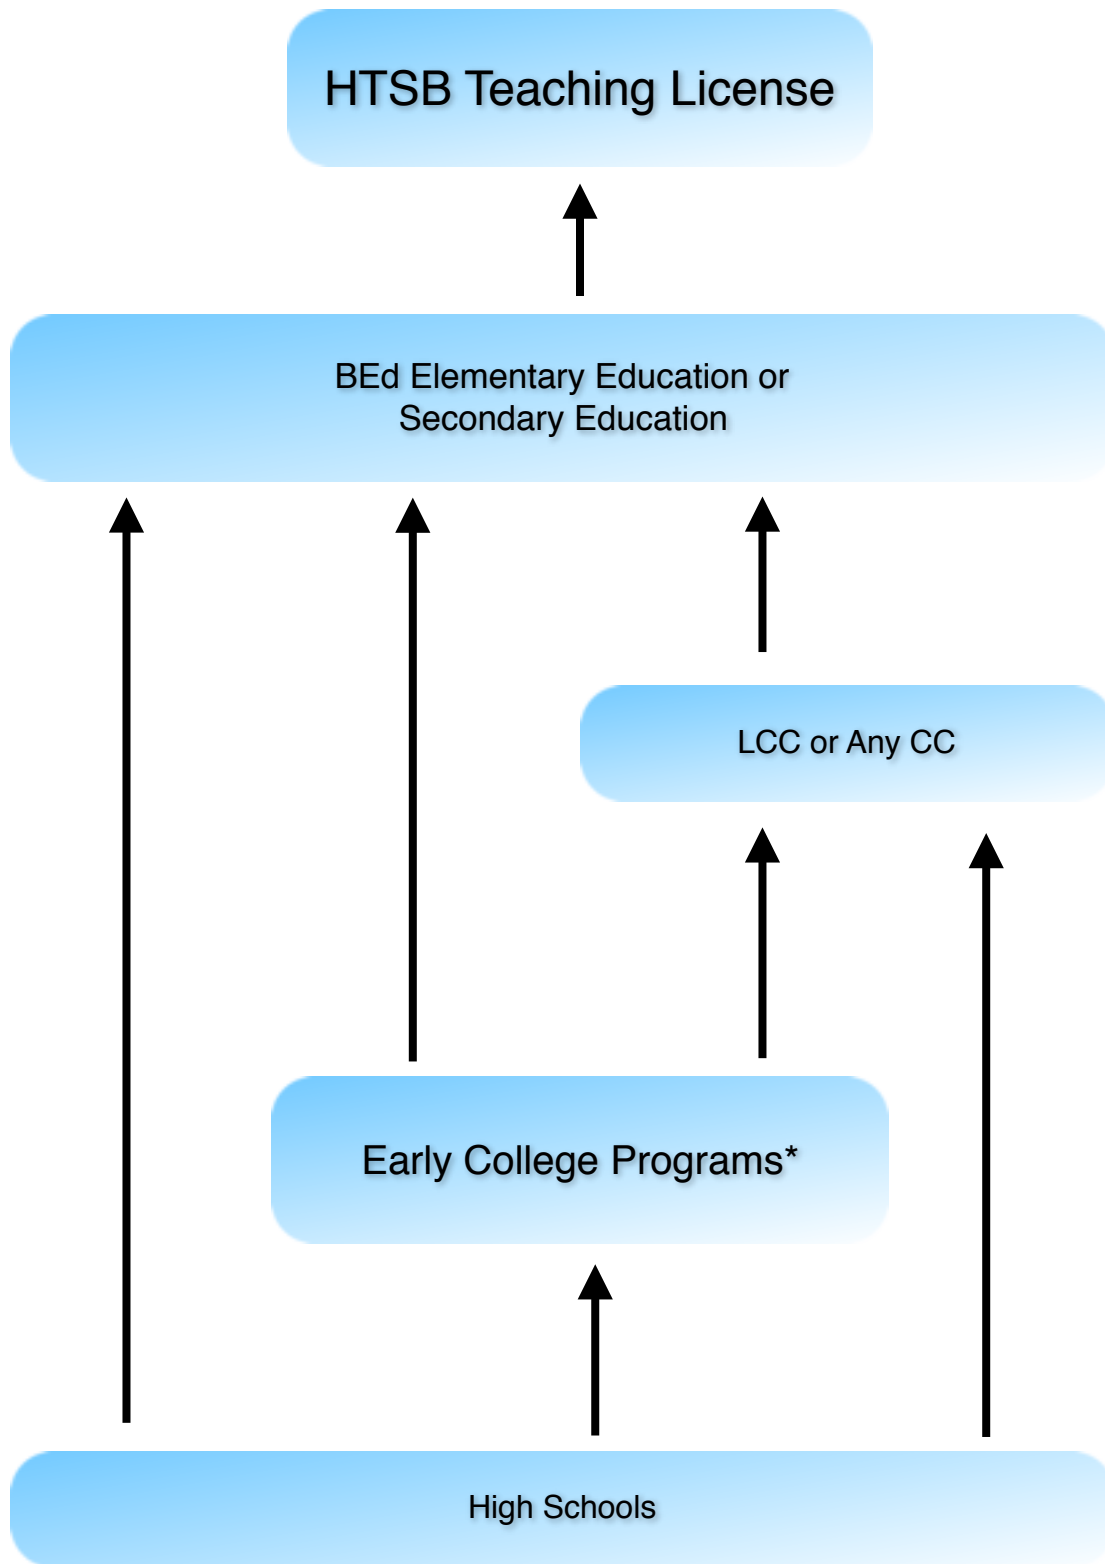

HTSB Teaching License

- Post-Baccalaureate Certificate in Secondary Ed
- Post-Baccalaureate Certificate in Special Ed
- Master of Ed in Teaching
- *Post-Baccalaureate Certificate in Elementary Ed**

(Online/Hybrid Programs)

EAs/Subs - Class II
(with Bachelor's Degrees)

New Pathway with ATP*

*ATP (Authorization to Plan)

New Pathway Being Pursued with CCs (Starting with Kapi‘olani CC)

*Going through approval process at KapCC

High School Pathways

*To be explored