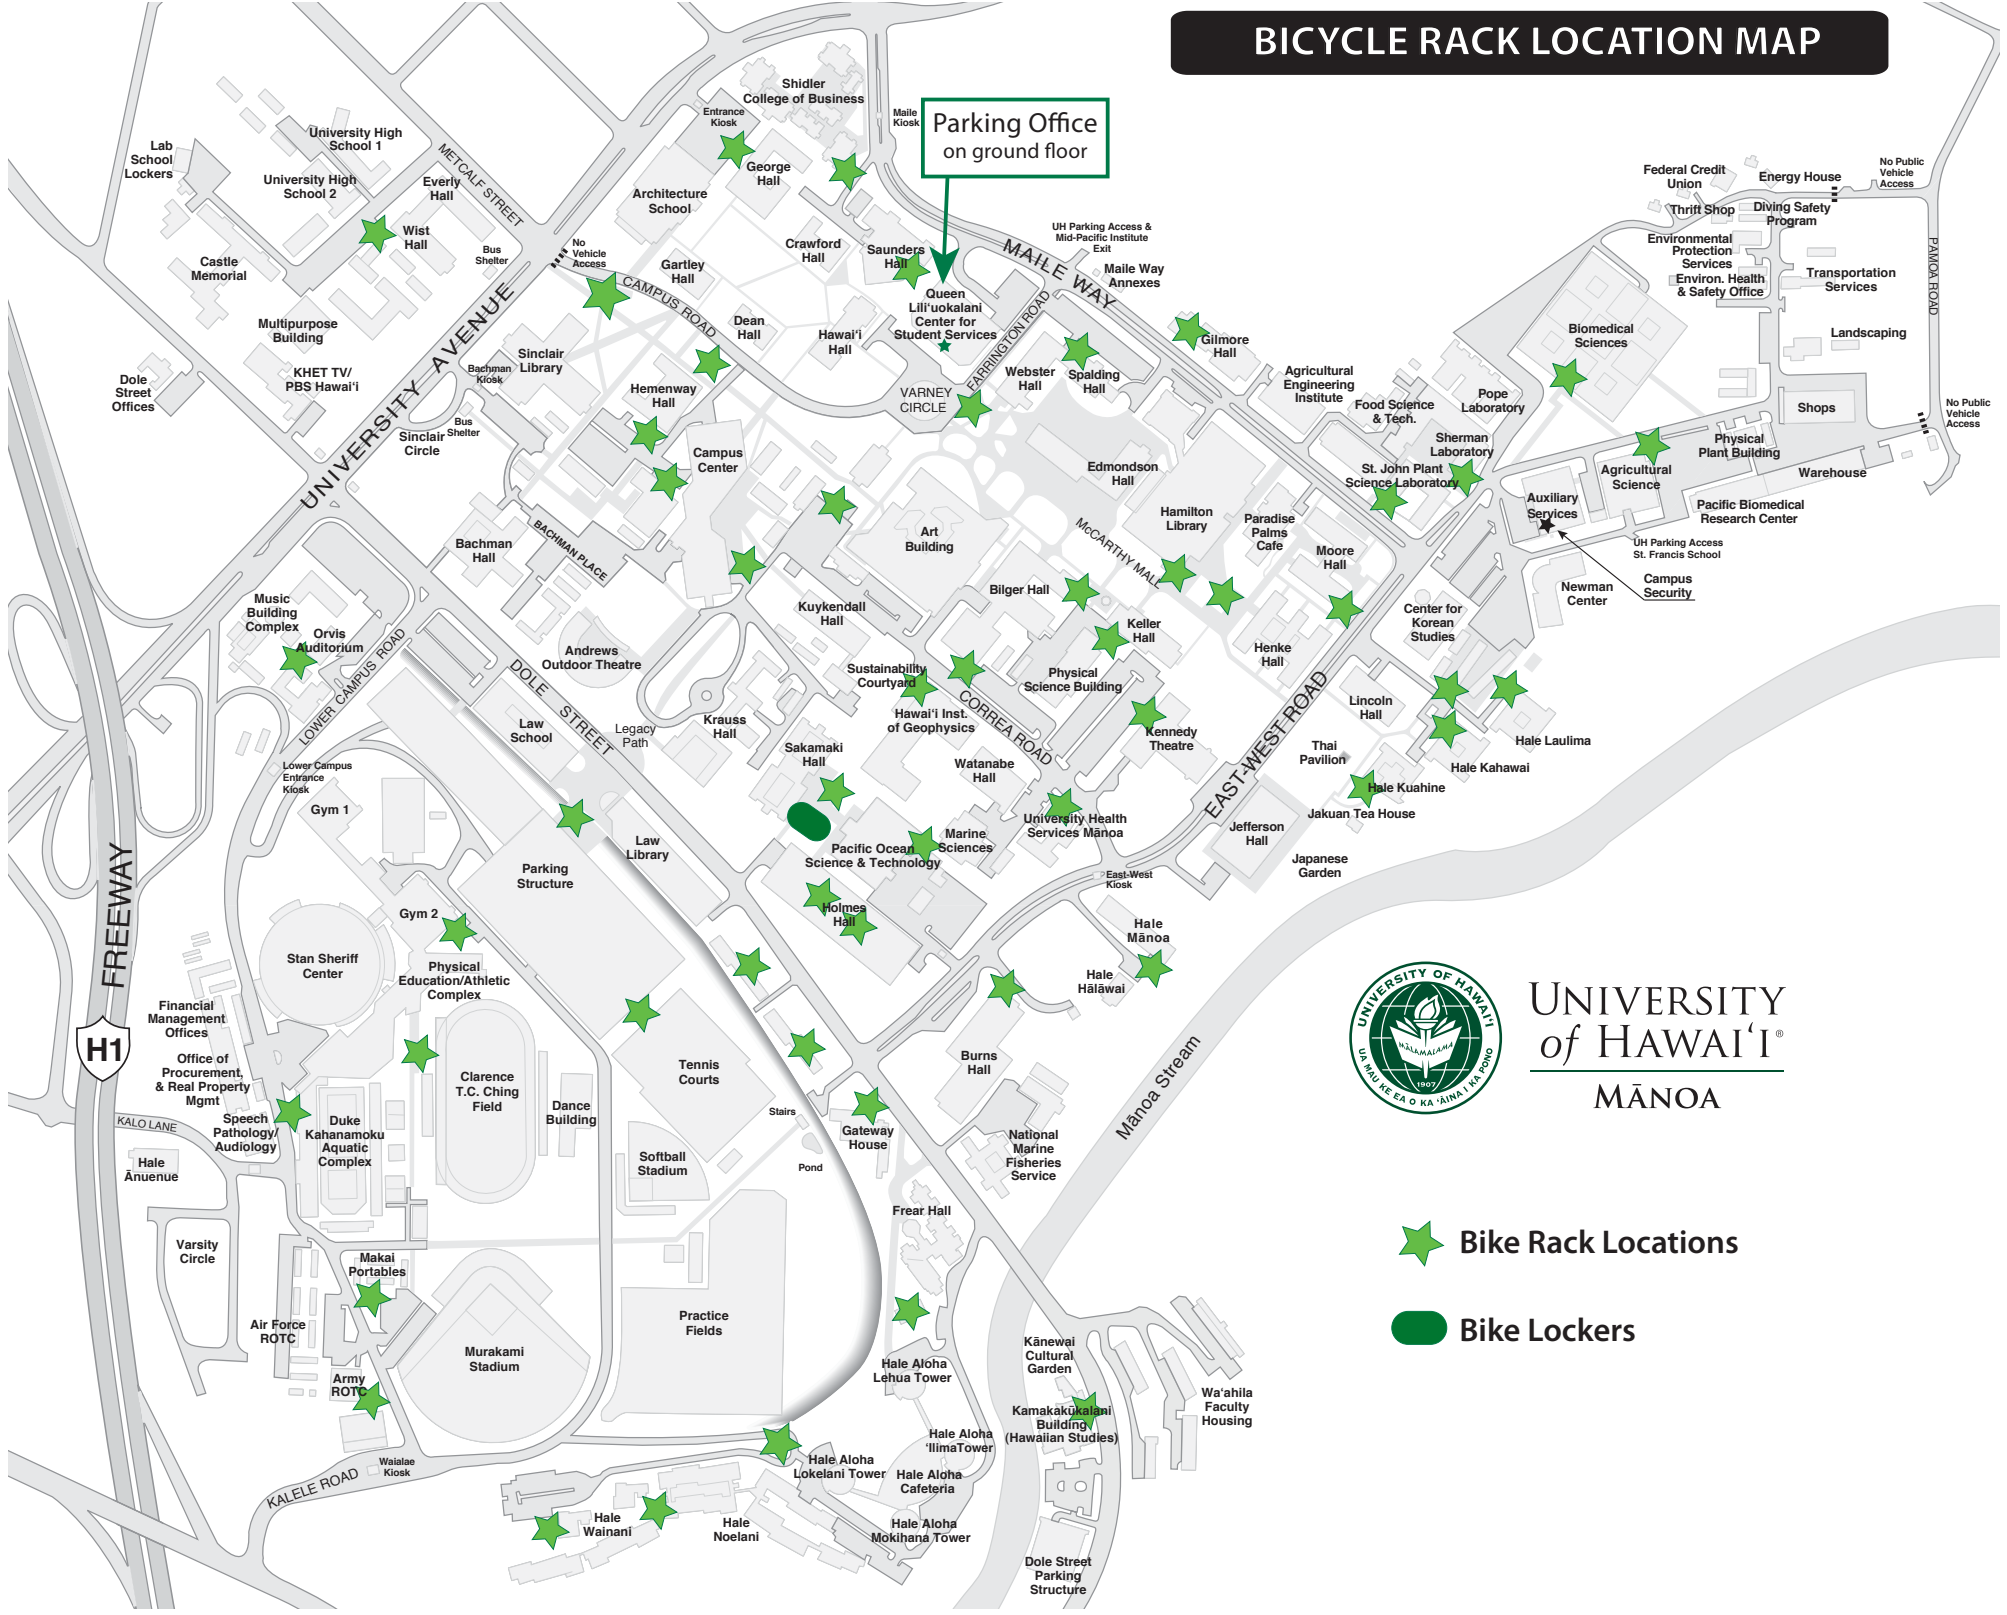

BICYCLE RACK LOCATION MAP

Parking Office
on ground floor

UNIVERSITY
of HAWAII®
MĀNOA

-  Bike Rack Locations
-  Bike Lockers