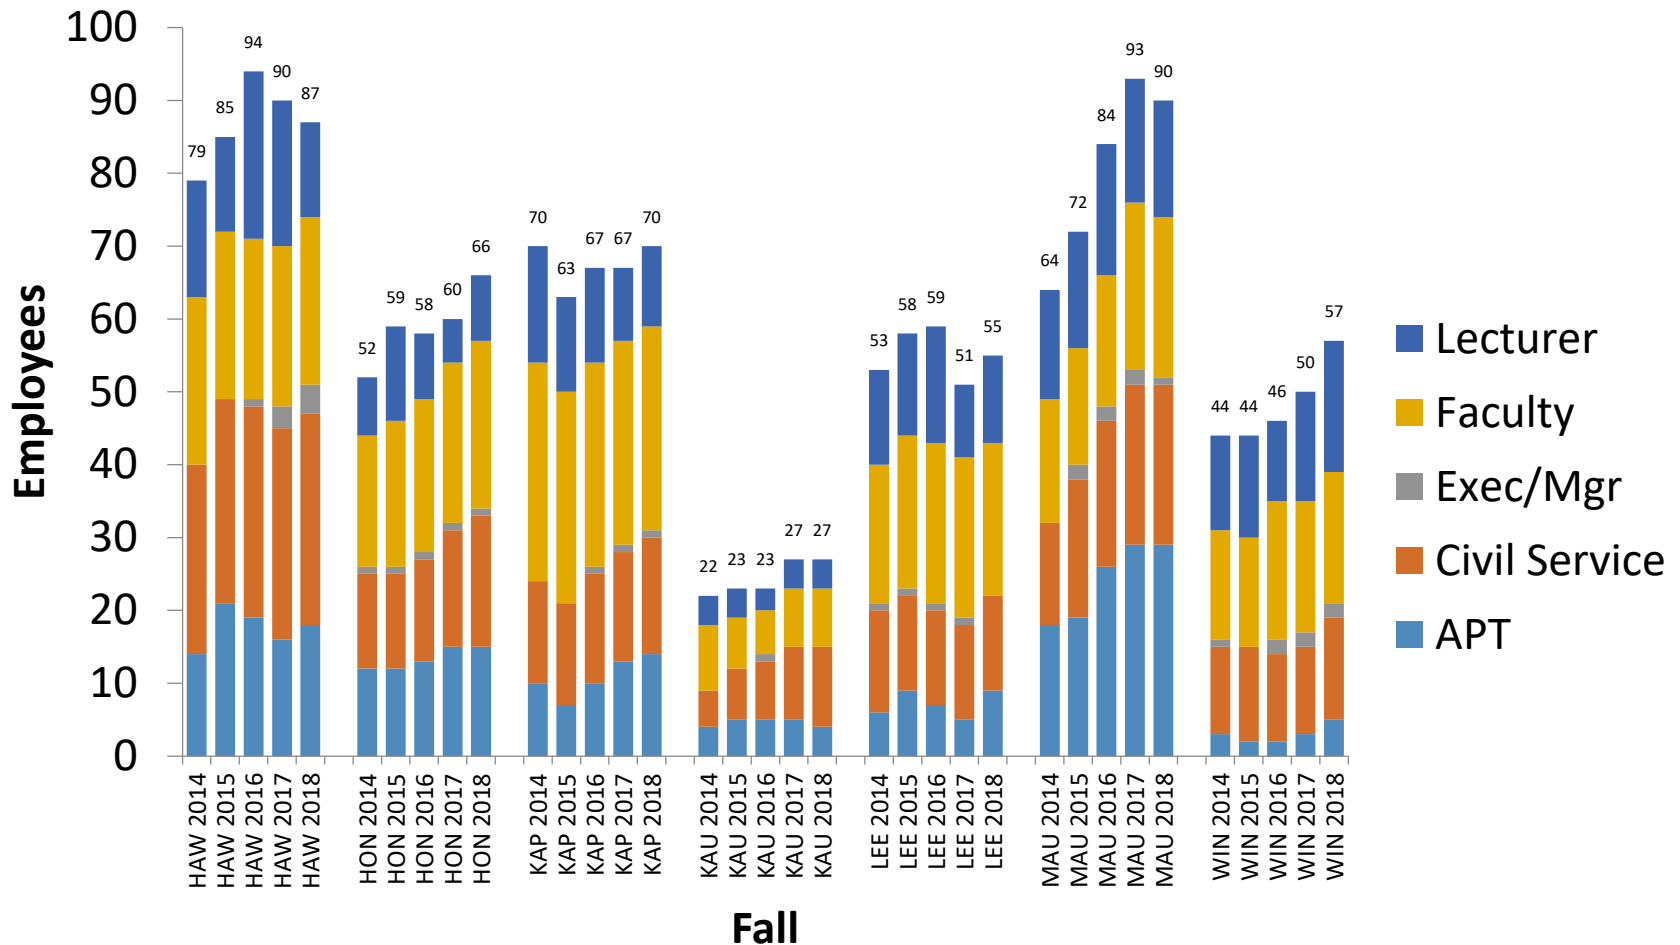

Number of Native Hawaiian Employees and Graduate Assistants (Faculty/Staff/Administrators) UHCCs

These are employees who self-identified as Hawaiian or Part-Hawaiian per UH-EEO data. Casual employees are excluded.