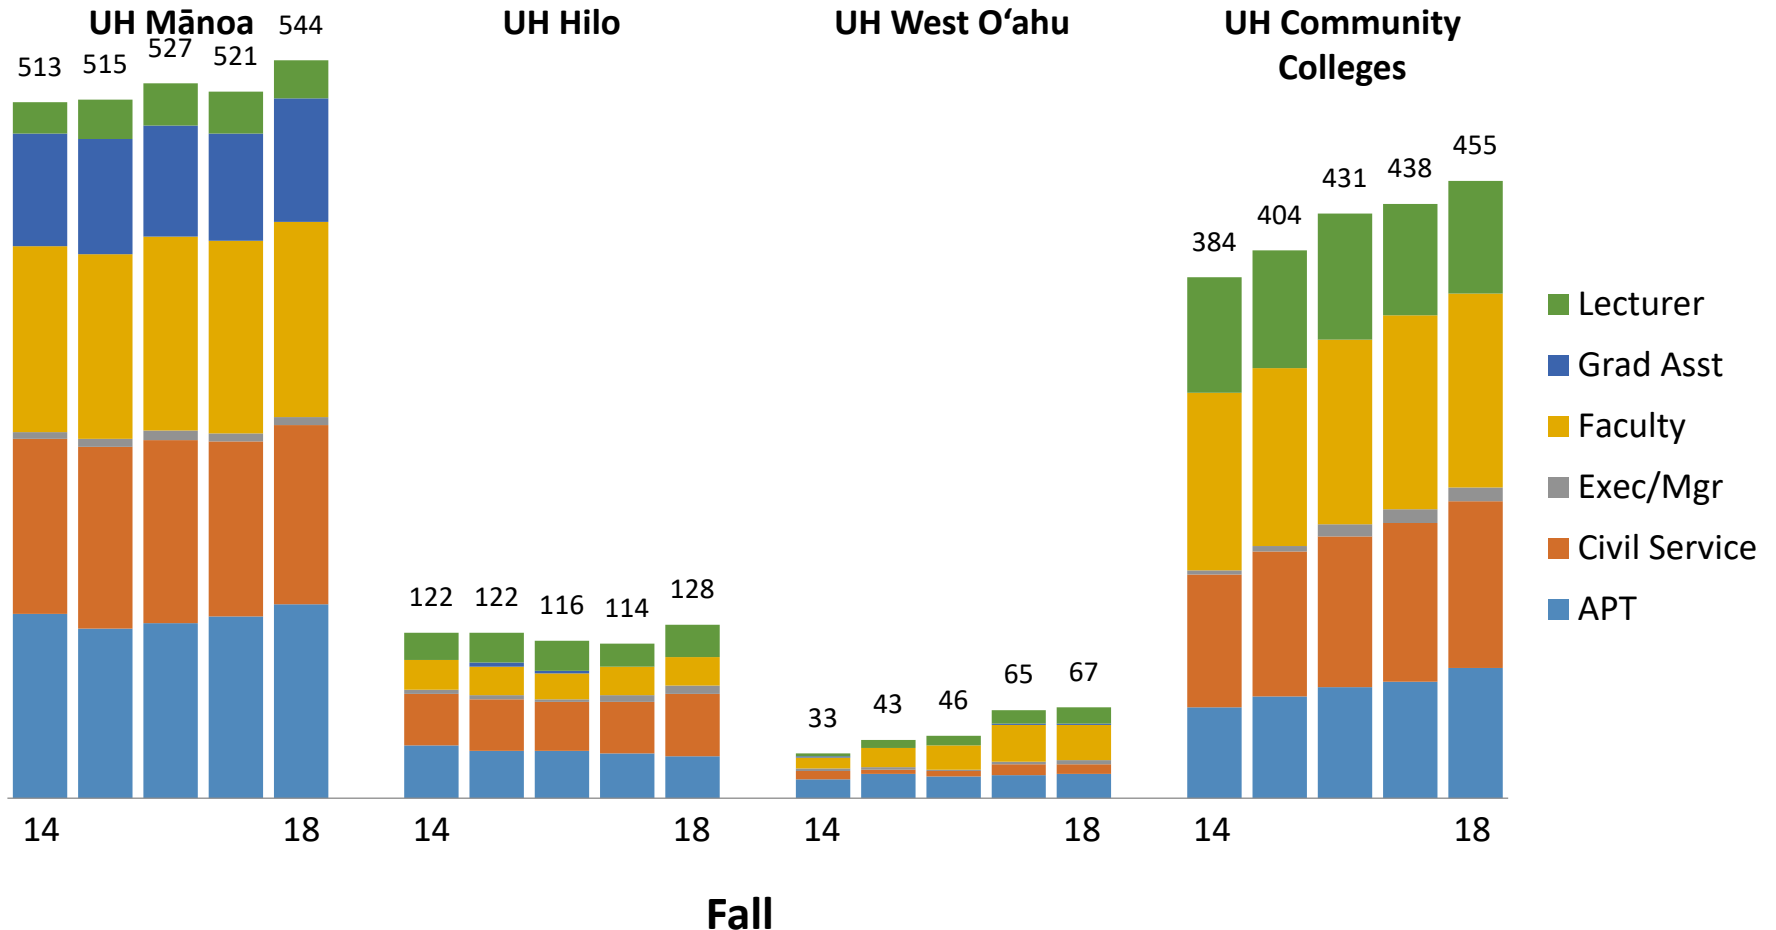

Number of Native Hawaiian Employees and Graduate Assistants (Faculty/Staff/Administrators)

These are employees who self-identified as Hawaiian or Part-Hawaiian per UH-EEO data. Casual employees are excluded.
 Source: Office of Human Resources.