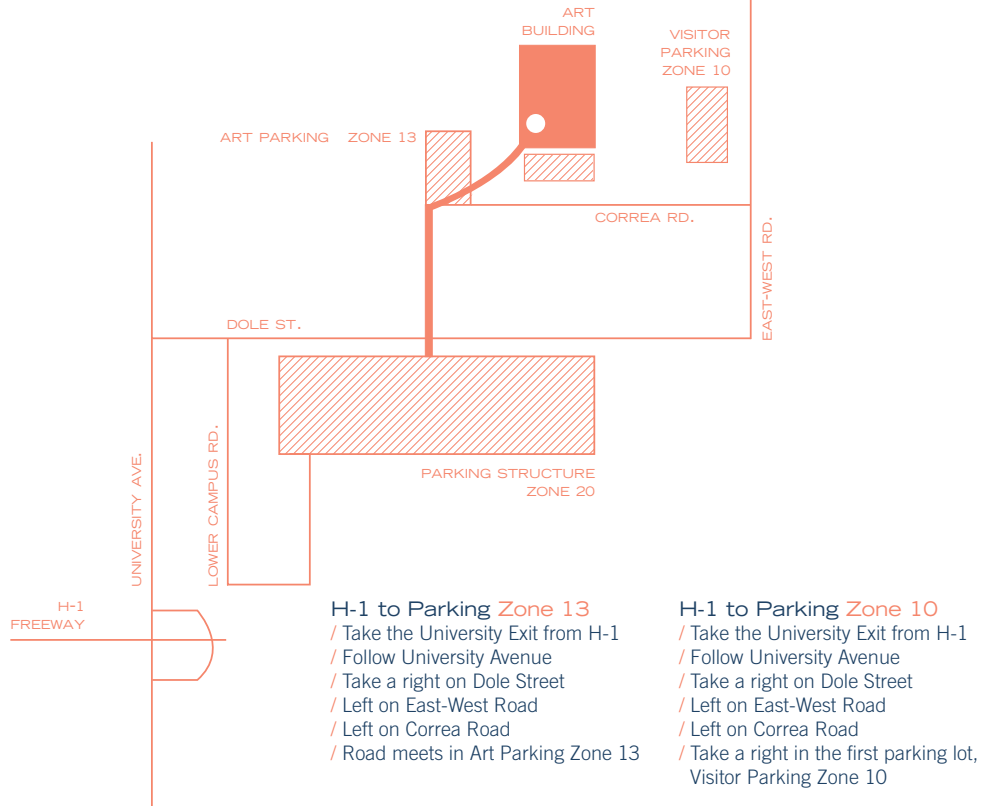

## PARKING MAP AND DIRECTIONS

Please Park in the Art Building Lot Zone 13, the Visitor Parking Lot Zone 10, or in the Parking Structure Zone 20. Follow the route on the map to walk from the parking structure to the event at the Art Building. Parking is \$3.

### H-1 to Parking Zone 13

- / Take the University Exit from H-1
- / Follow University Avenue
- / Take a right on Dole Street
- / Left on East-West Road
- / Left on Correa Road
- / Road meets in Art Parking Zone 13

### H-1 to Parking Zone 10

- / Take the University Exit from H-1
- / Follow University Avenue
- / Take a right on Dole Street
- / Left on East-West Road
- / Left on Correa Road
- / Take a right in the first parking lot, Visitor Parking Zone 10

### H-1 to Parking Zone 20

- / Take the University Exit from H-1
- / Follow University Avenue
- / Take a right on Dole Street
- / Left on East-West Road
- / Left on Correa Road
- / Road meets in Art Parking Zone 13