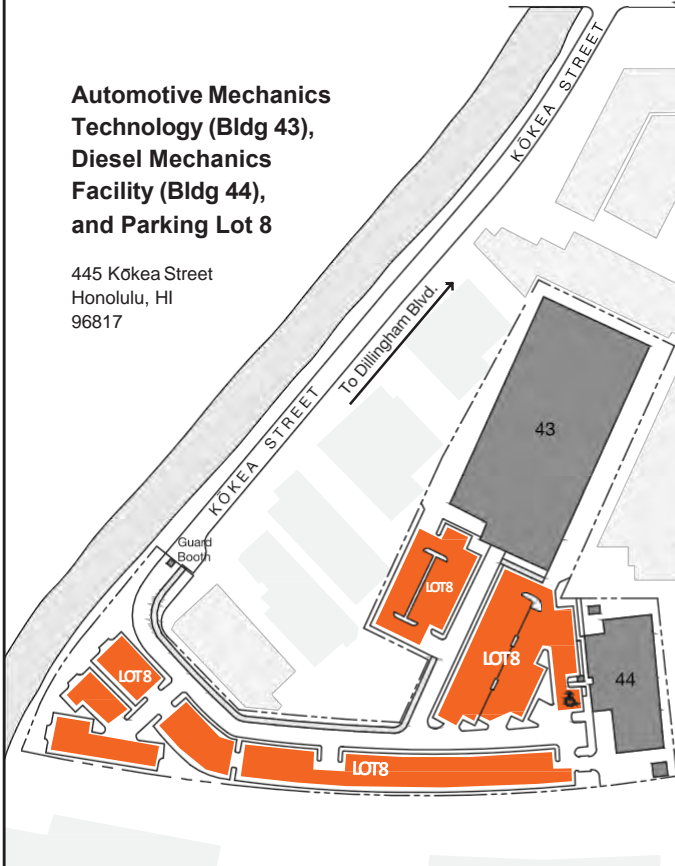

UNIVERSITY of HAWAII®
HONOLULU
 COMMUNITY COLLEGE

MAIN CAMPUS PARKING MAP

874 Dillingham Blvd. Honolulu, HI 96817

- STUDENT PARKING LOT
- FACULTY/STAFF PARKING LOT
- VISITOR LOT

Automotive Mechanics Technology (Bldg 43), Diesel Mechanics Facility (Bldg 44), and Parking Lot 8

445 Kōkea Street
 Honolulu, HI
 96817

- LEGEND:**
- Building/ Covered Structure
 - Bus Stop
 - Motorcycle Parking
 - Restrooms
 - Restrooms w/ Automatic Doors
 - All Gender Restrooms
 - All Gender/ Family Restrooms
 - Public Pay TextPhone
 - Emergency Call Boxes
 - Handi-Van Pick Up Areas
 - Accessible Elevator
 - Elevator
 - Handicap Accessible Parking
 - Handicap Accessible
 - Designated Animal Restroom