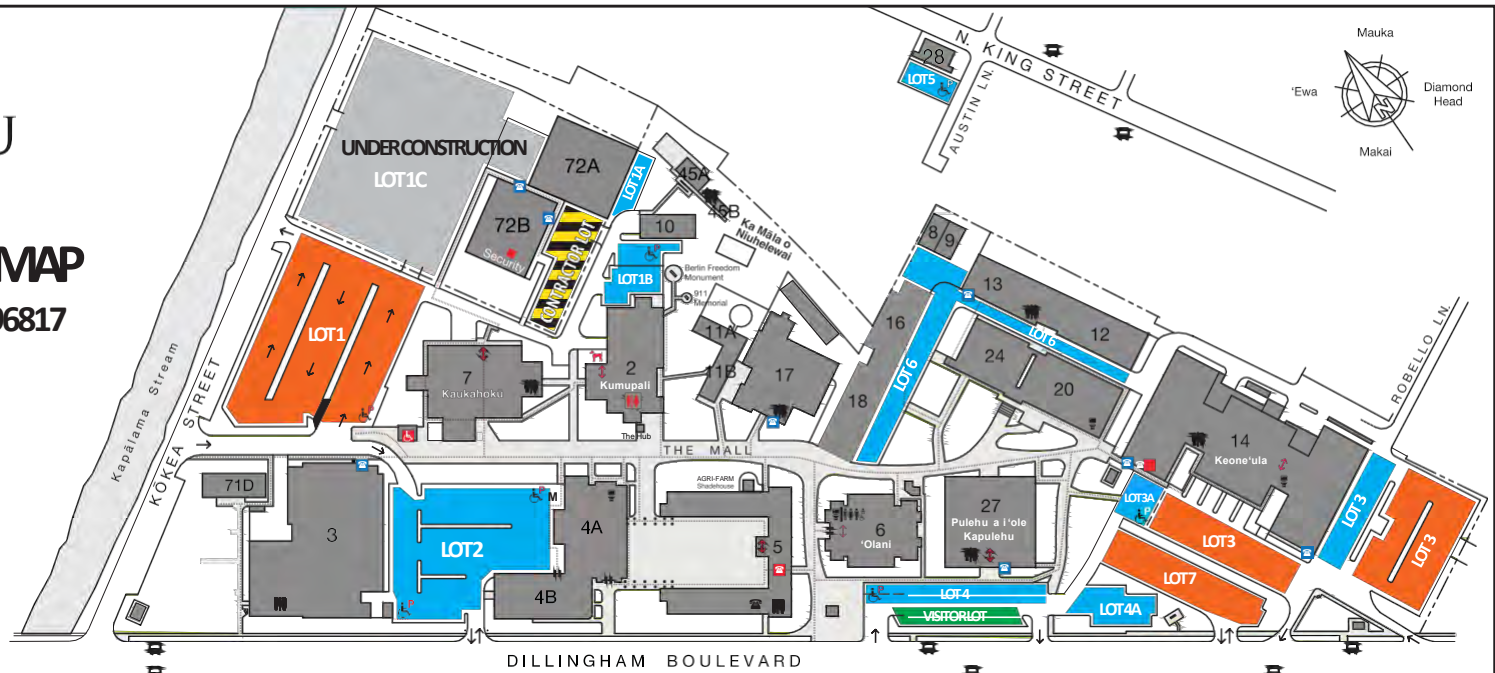

UNIVERSITY of HAWAII®
HONOLULU
 COMMUNITY COLLEGE

MAIN CAMPUS PARKING MAP

874 Dillingham Blvd. Honolulu, HI 96817

- STUDENT PARKING LOT
- FACULTY/STAFF PARKING LOT
- VISITOR LOT

Automotive Mechanics Technology (Bldg 43), Diesel Mechanics Facility (Bldg 44), and Parking Lot 8

445 Kōkea Street
 Honolulu, HI
 96817

- LEGEND:**
- Building/ Covered Structure
 - Bus Stop
 - Motorcycle Parking
 - Restrooms
 - Restrooms w/ Automatic Doors
 - All Gender Restrooms
 - All Gender/ Family Restrooms
 - Public Pay TextPhone
 - Emergency Call Boxes
 - Handi-Van Pick Up Areas
 - Accessible Elevator
 - Elevator
 - Handicap Accessible Parking
 - Handicap Accessible
 - Designated Animal Restroom

All vehicles are required to display a valid HonCC parking permit at all times. Parking on campus is only allowed while conducting official HonCC business.