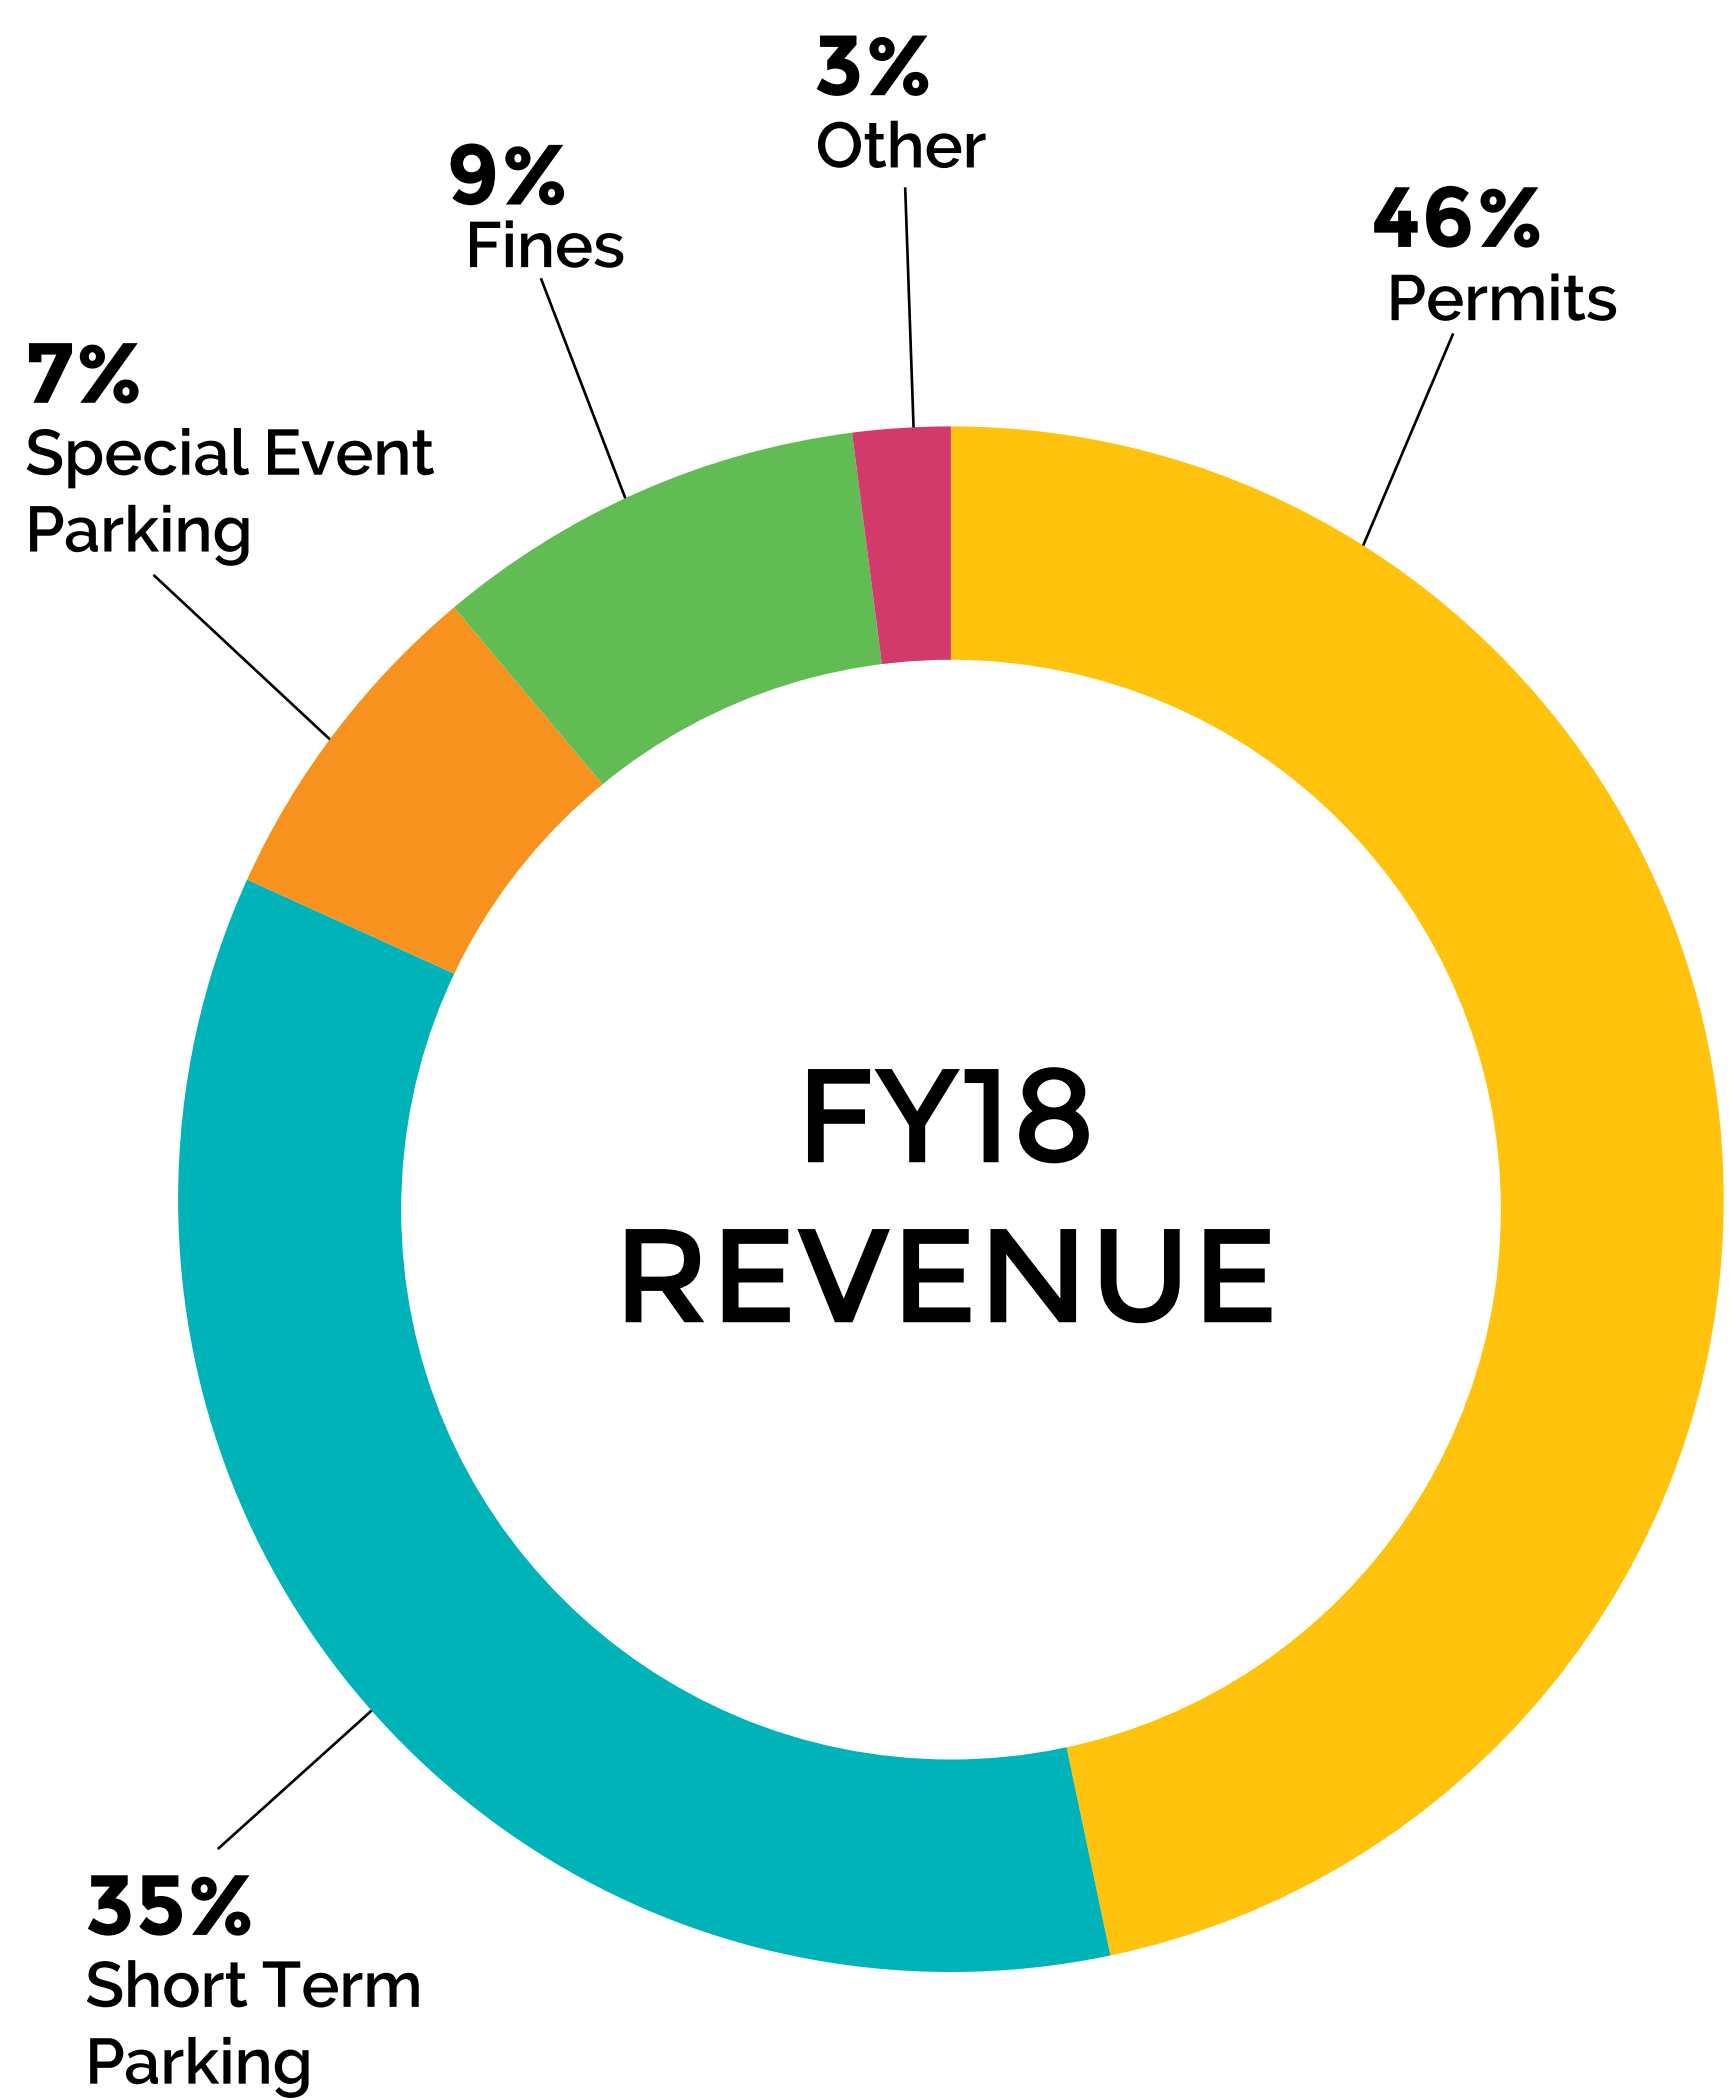

PARKING BY THE NUMBERS

ZERO DOLLARS from general funds, student tuition or fees

NEARLY
350,000
shuttle rides
2016 - 2017

65
BIKE RACK
locations

3
BIKE REPAIR
facilities

2
SECURE
bike cages