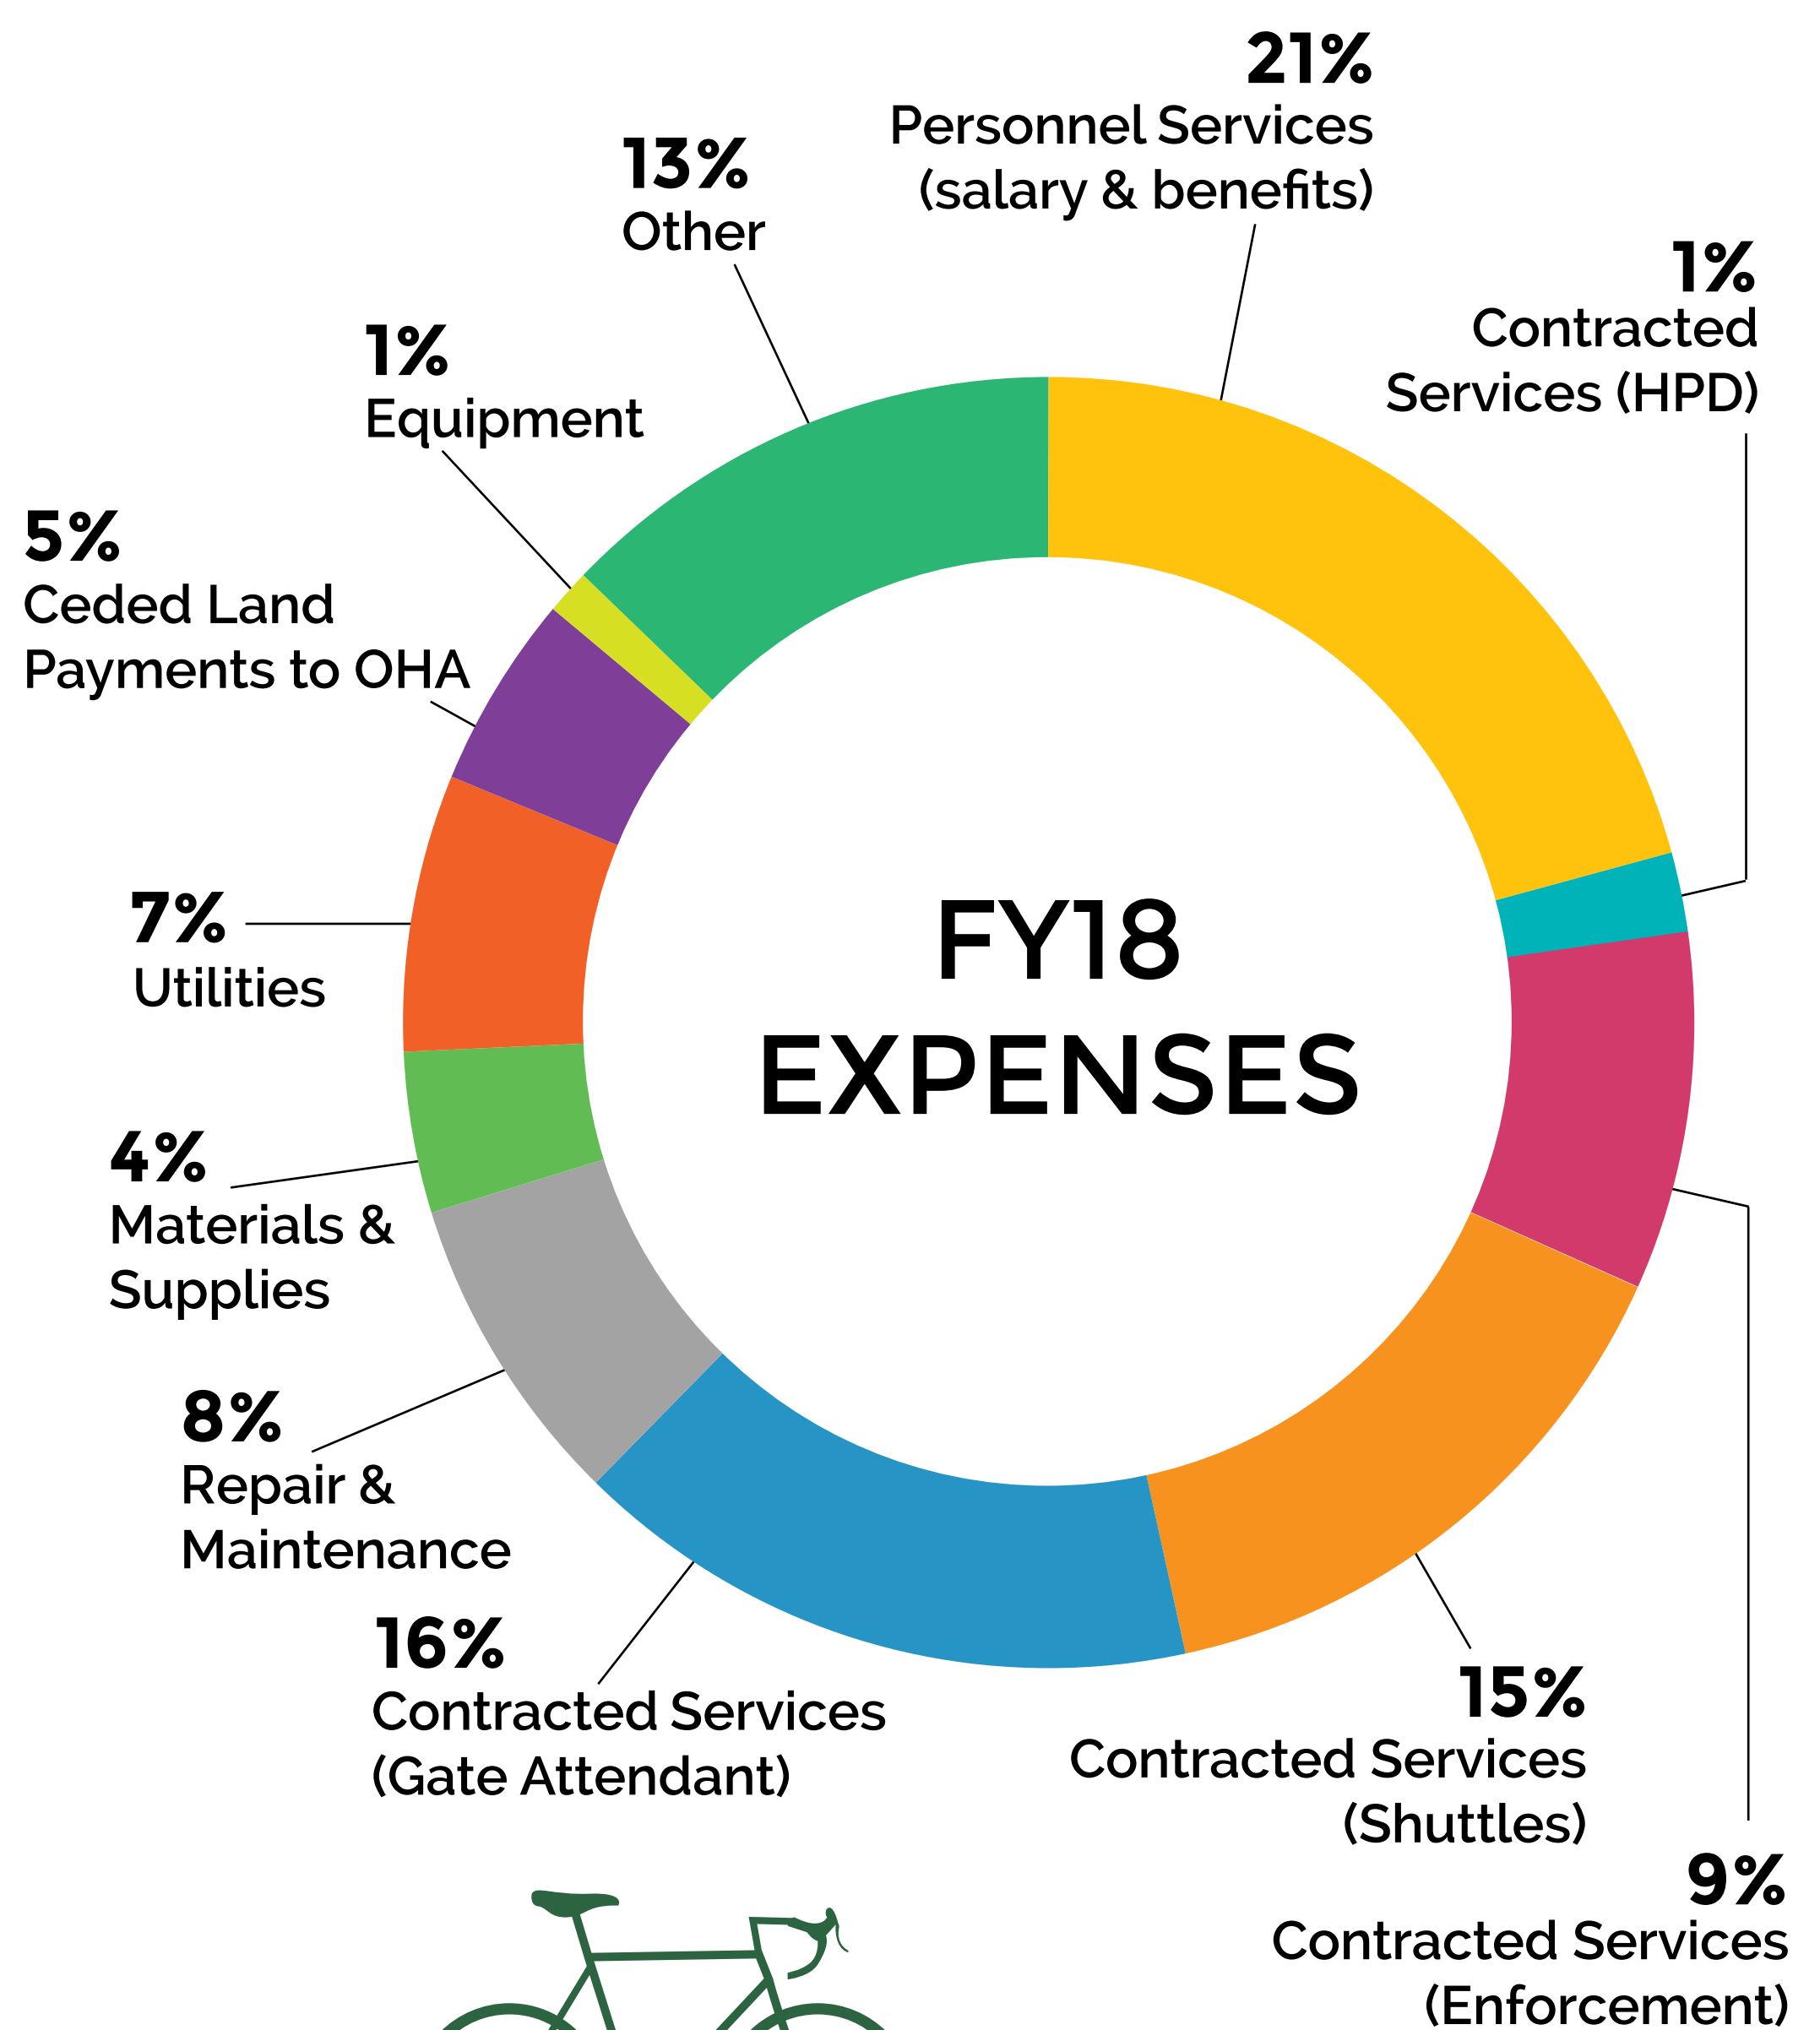

PARKING BY THE NUMBERS

ZERO DOLLARS from general funds, student tuition or fees

NEARLY
350,000
shuttle rides
2016 - 2017

65
BIKE RACK
locations

3
BIKE REPAIR
facilities

2
SECURE
bike cages