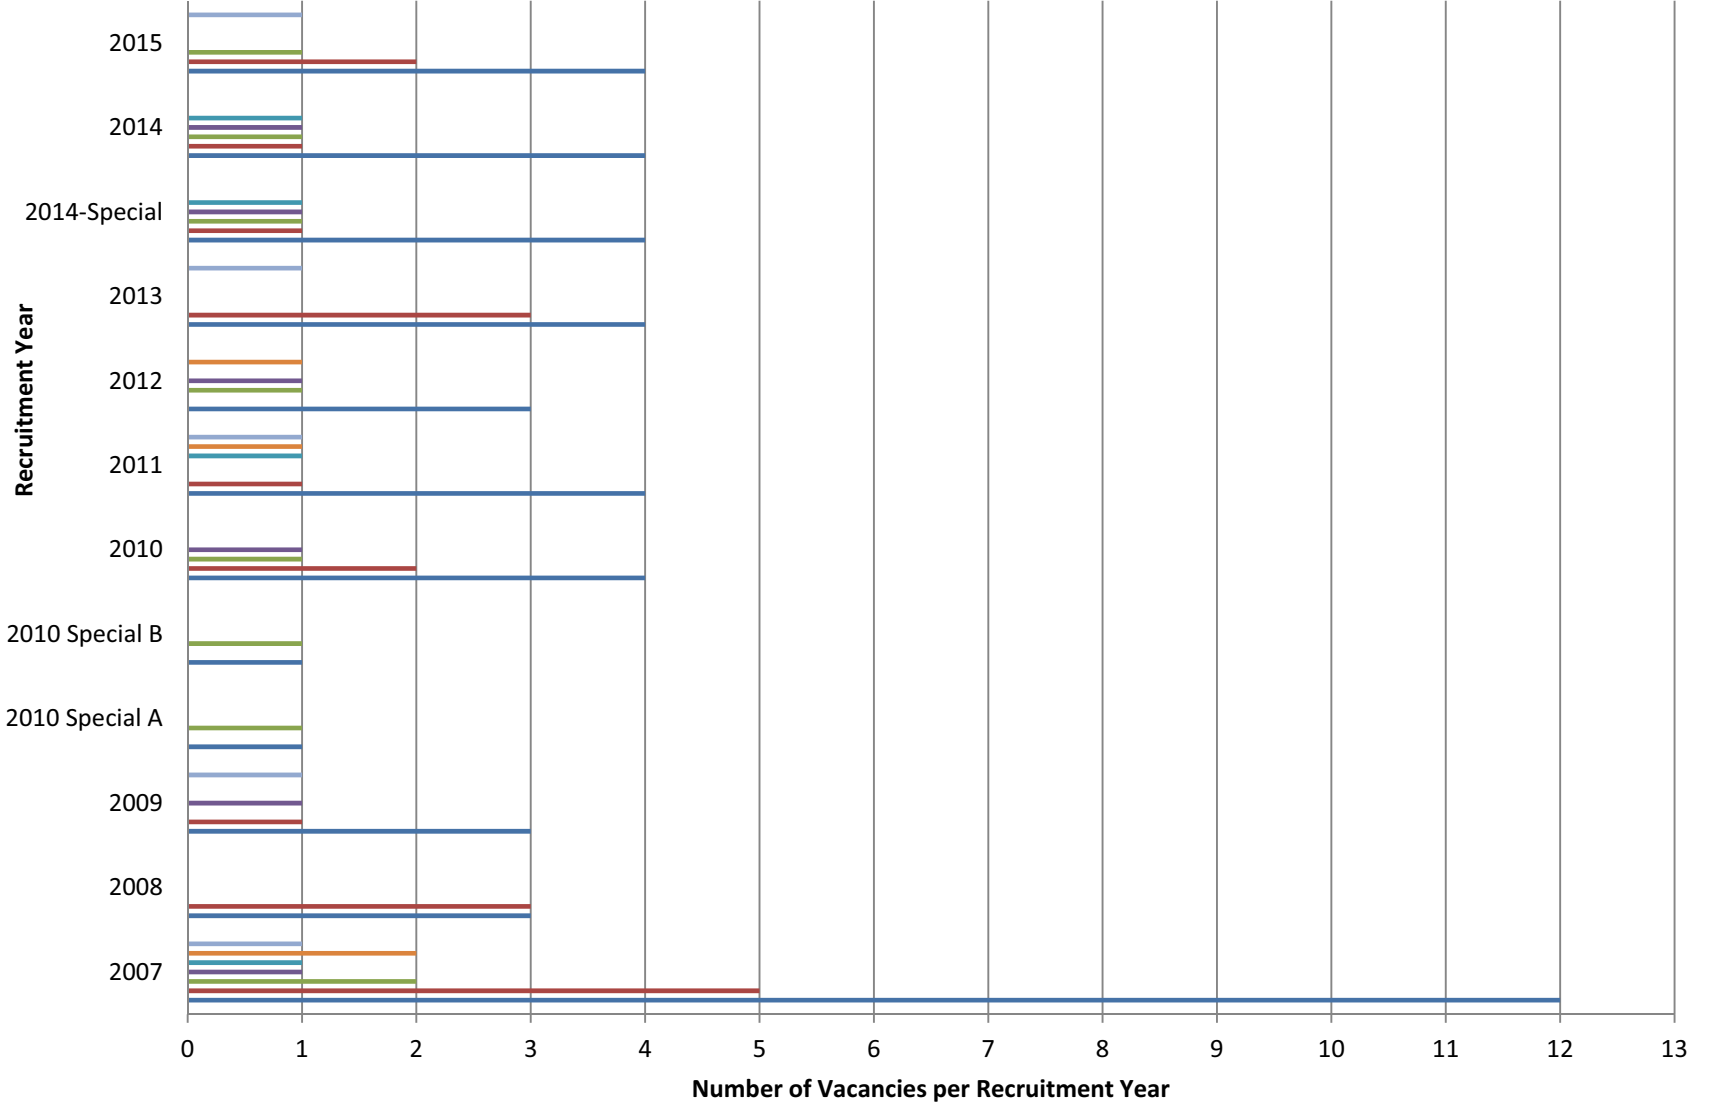

BOR Vacancies per Recruitment Year

■ Student
■ At-Large
■ Kauai
■ Maui
■ Hawaii
■ Oahu
■ Total Vacancies