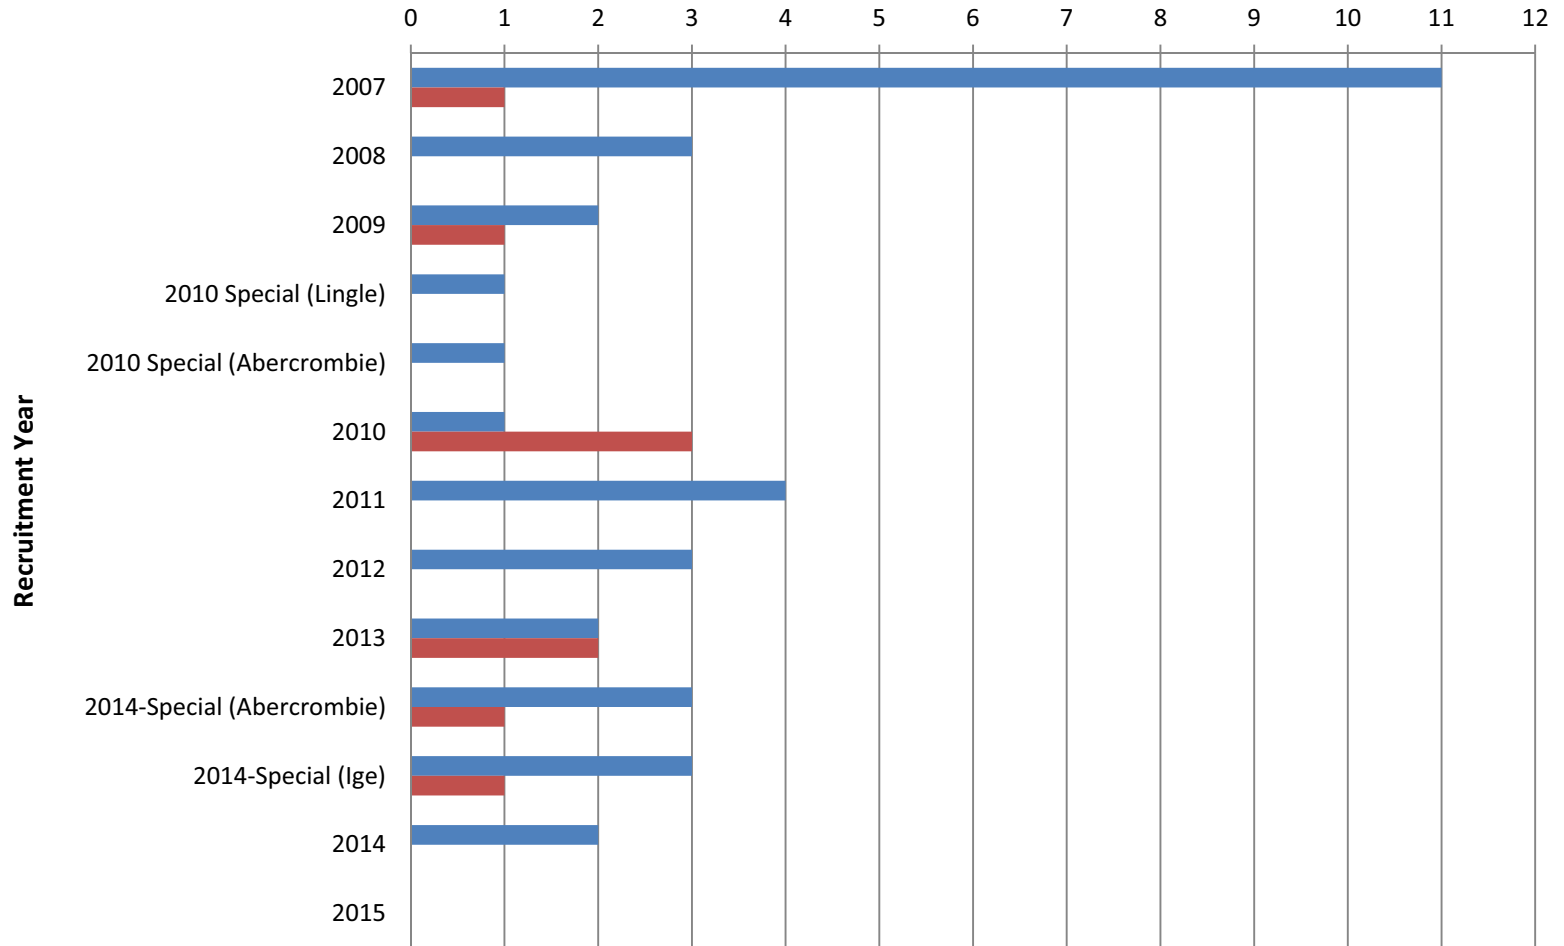

BOR Vacancies per Recruitment Year

■ Student
 ■ At-Large
 ■ Kauai
 ■ Maui
 ■ Hawaii
 ■ Oahu
 ■ Total Vacancies

Candidate Applications Received

Men Women

Number of Applications per Recruitment Year

0 5 10 15 20 25 30 35 40 45 50 55 60 65 70

Candidates Selected for Interview

of Finalists Presented to the Governor

Men Women

Total Finalists per Recruitment Year

Governor Appointments to the BOR

■ Men ■ Women

Number of Appointments by Year

Gender Appointments by Governor

Women Men