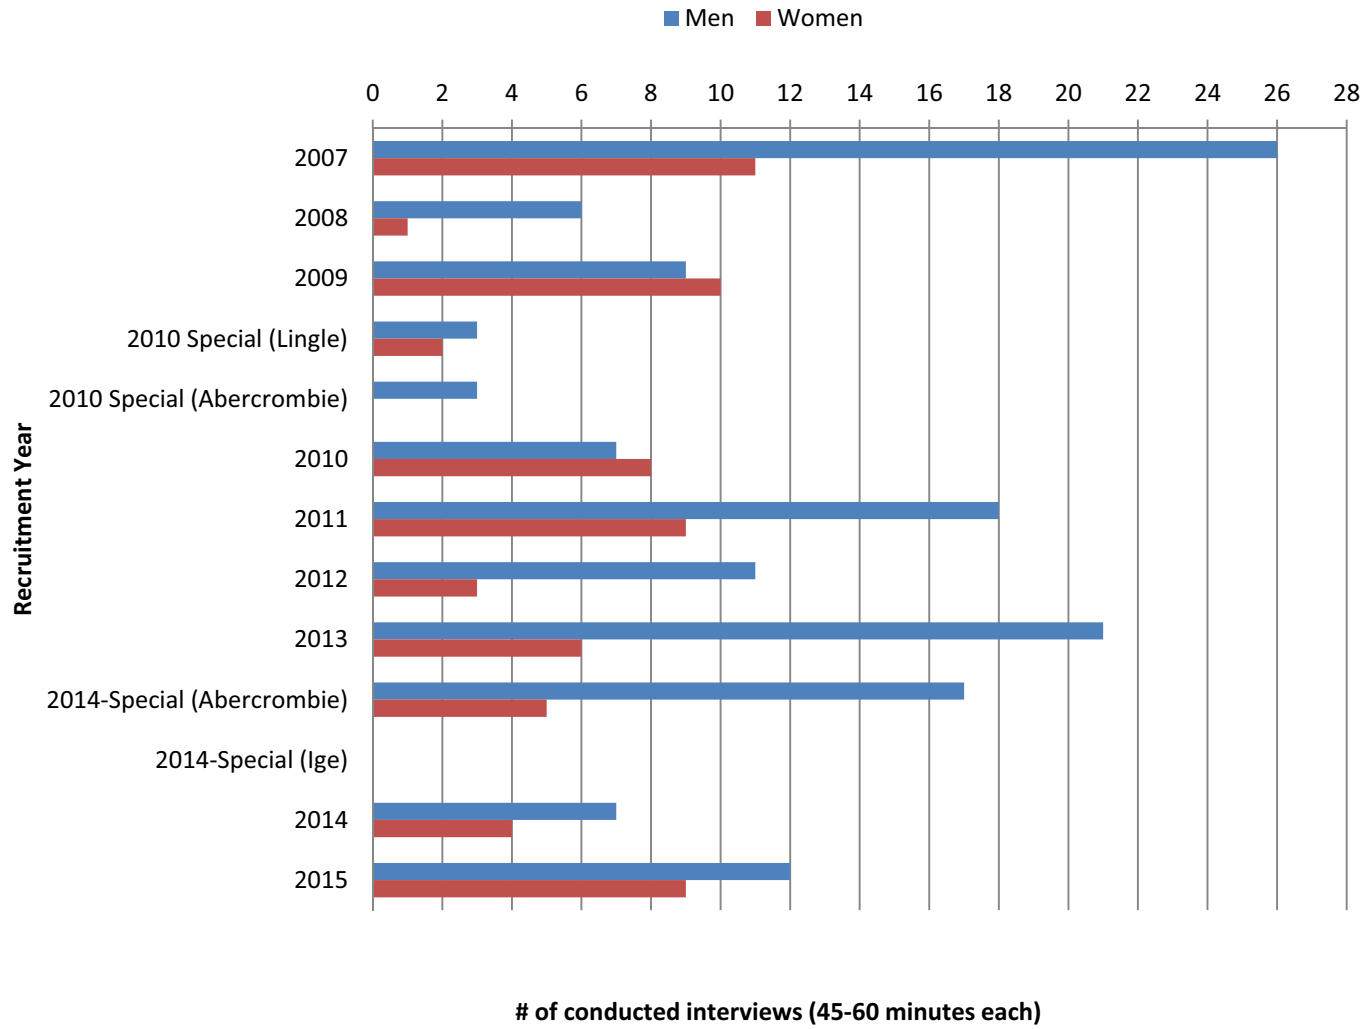

Candidates Selected for Interview