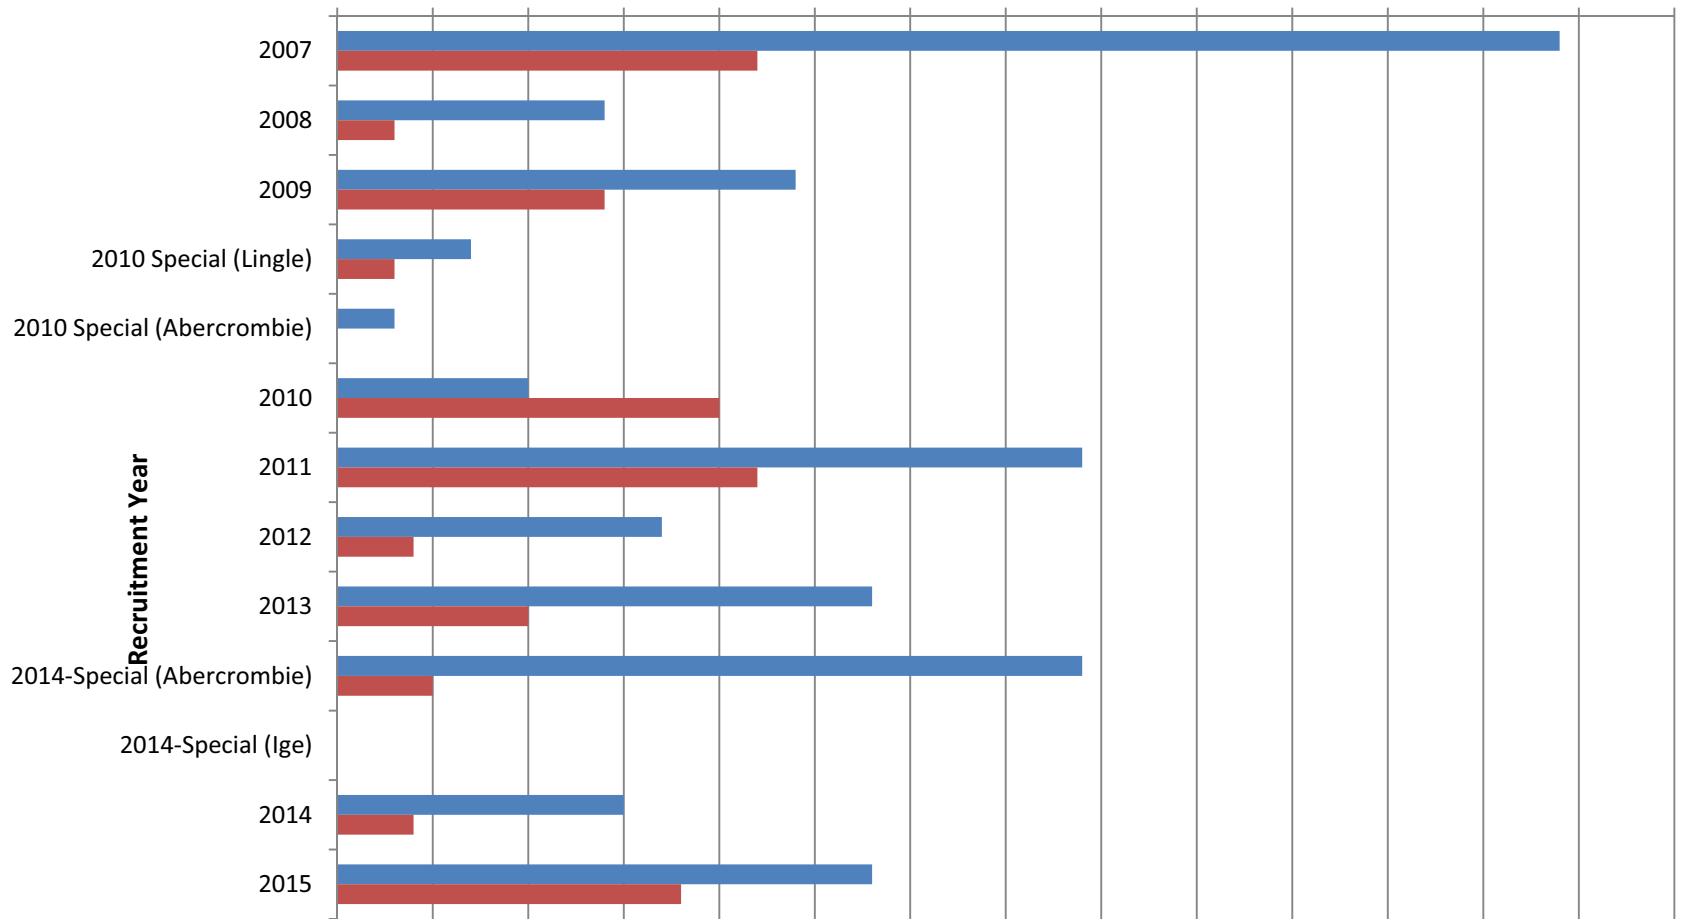

BOR Vacancies per Recruitment Year

■ Student
 ■ At-Large
 ■ Kauai
 ■ Maui
 ■ Hawaii
 ■ Oahu
 ■ Total Vacancies

Candidate Applications Received

Men Women

Number of Applications per Recruitment Year

0 5 10 15 20 25 30 35 40 45 50 55 60 65 70