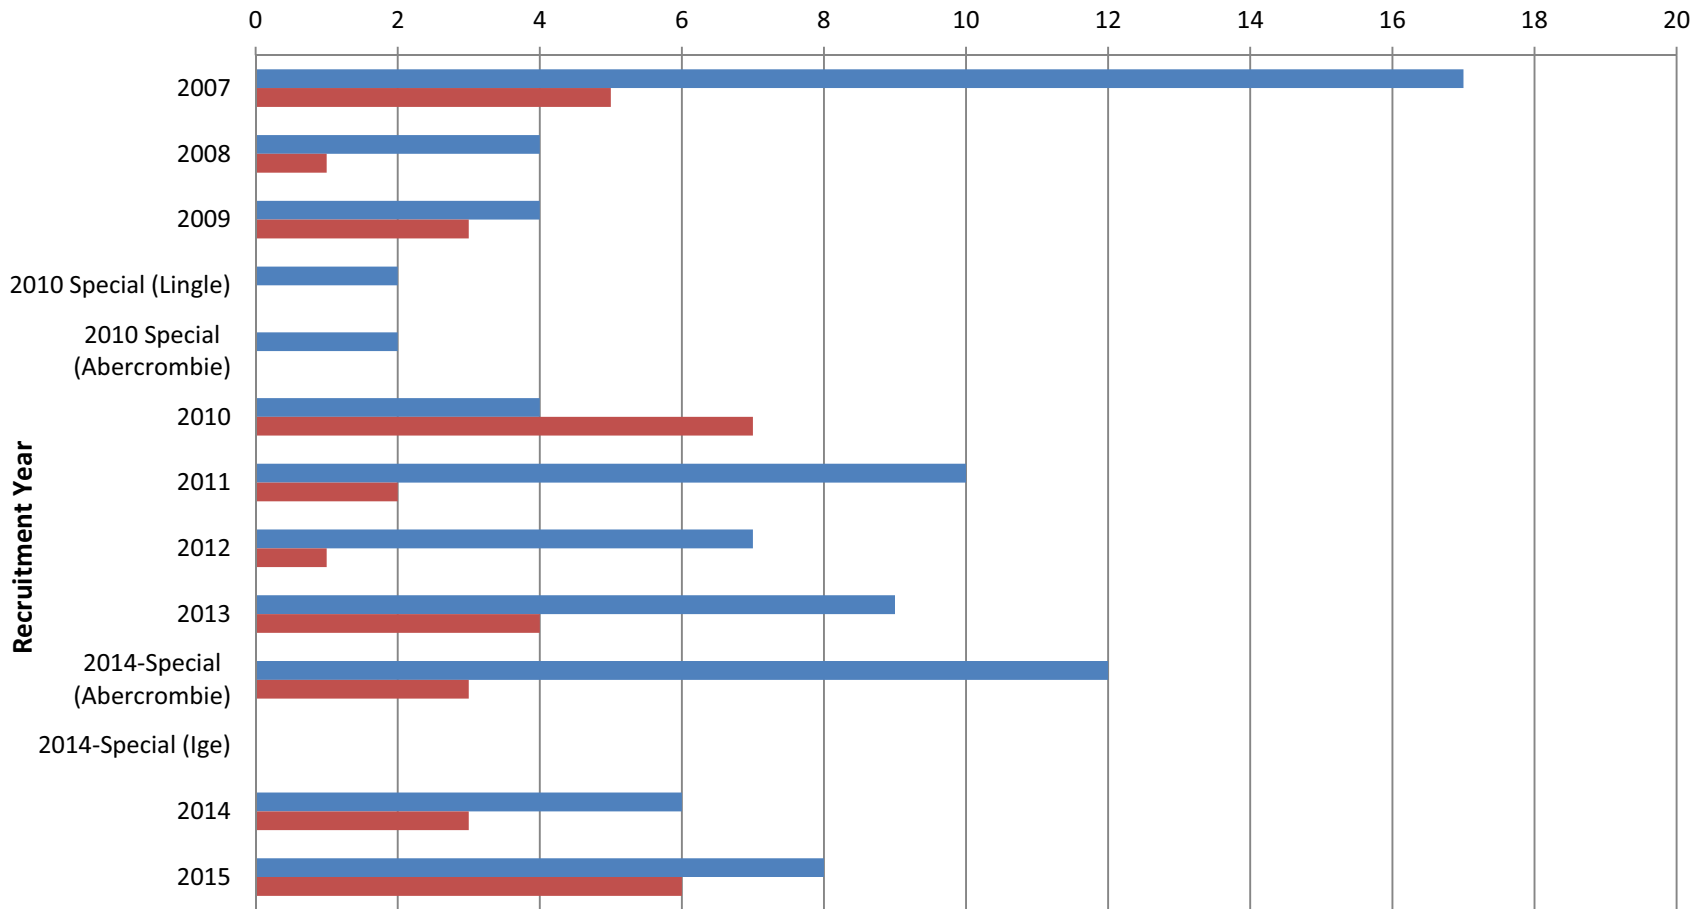

of Finalists Presented to the Governor

Men Women

Total Finalists per Recruitment Year