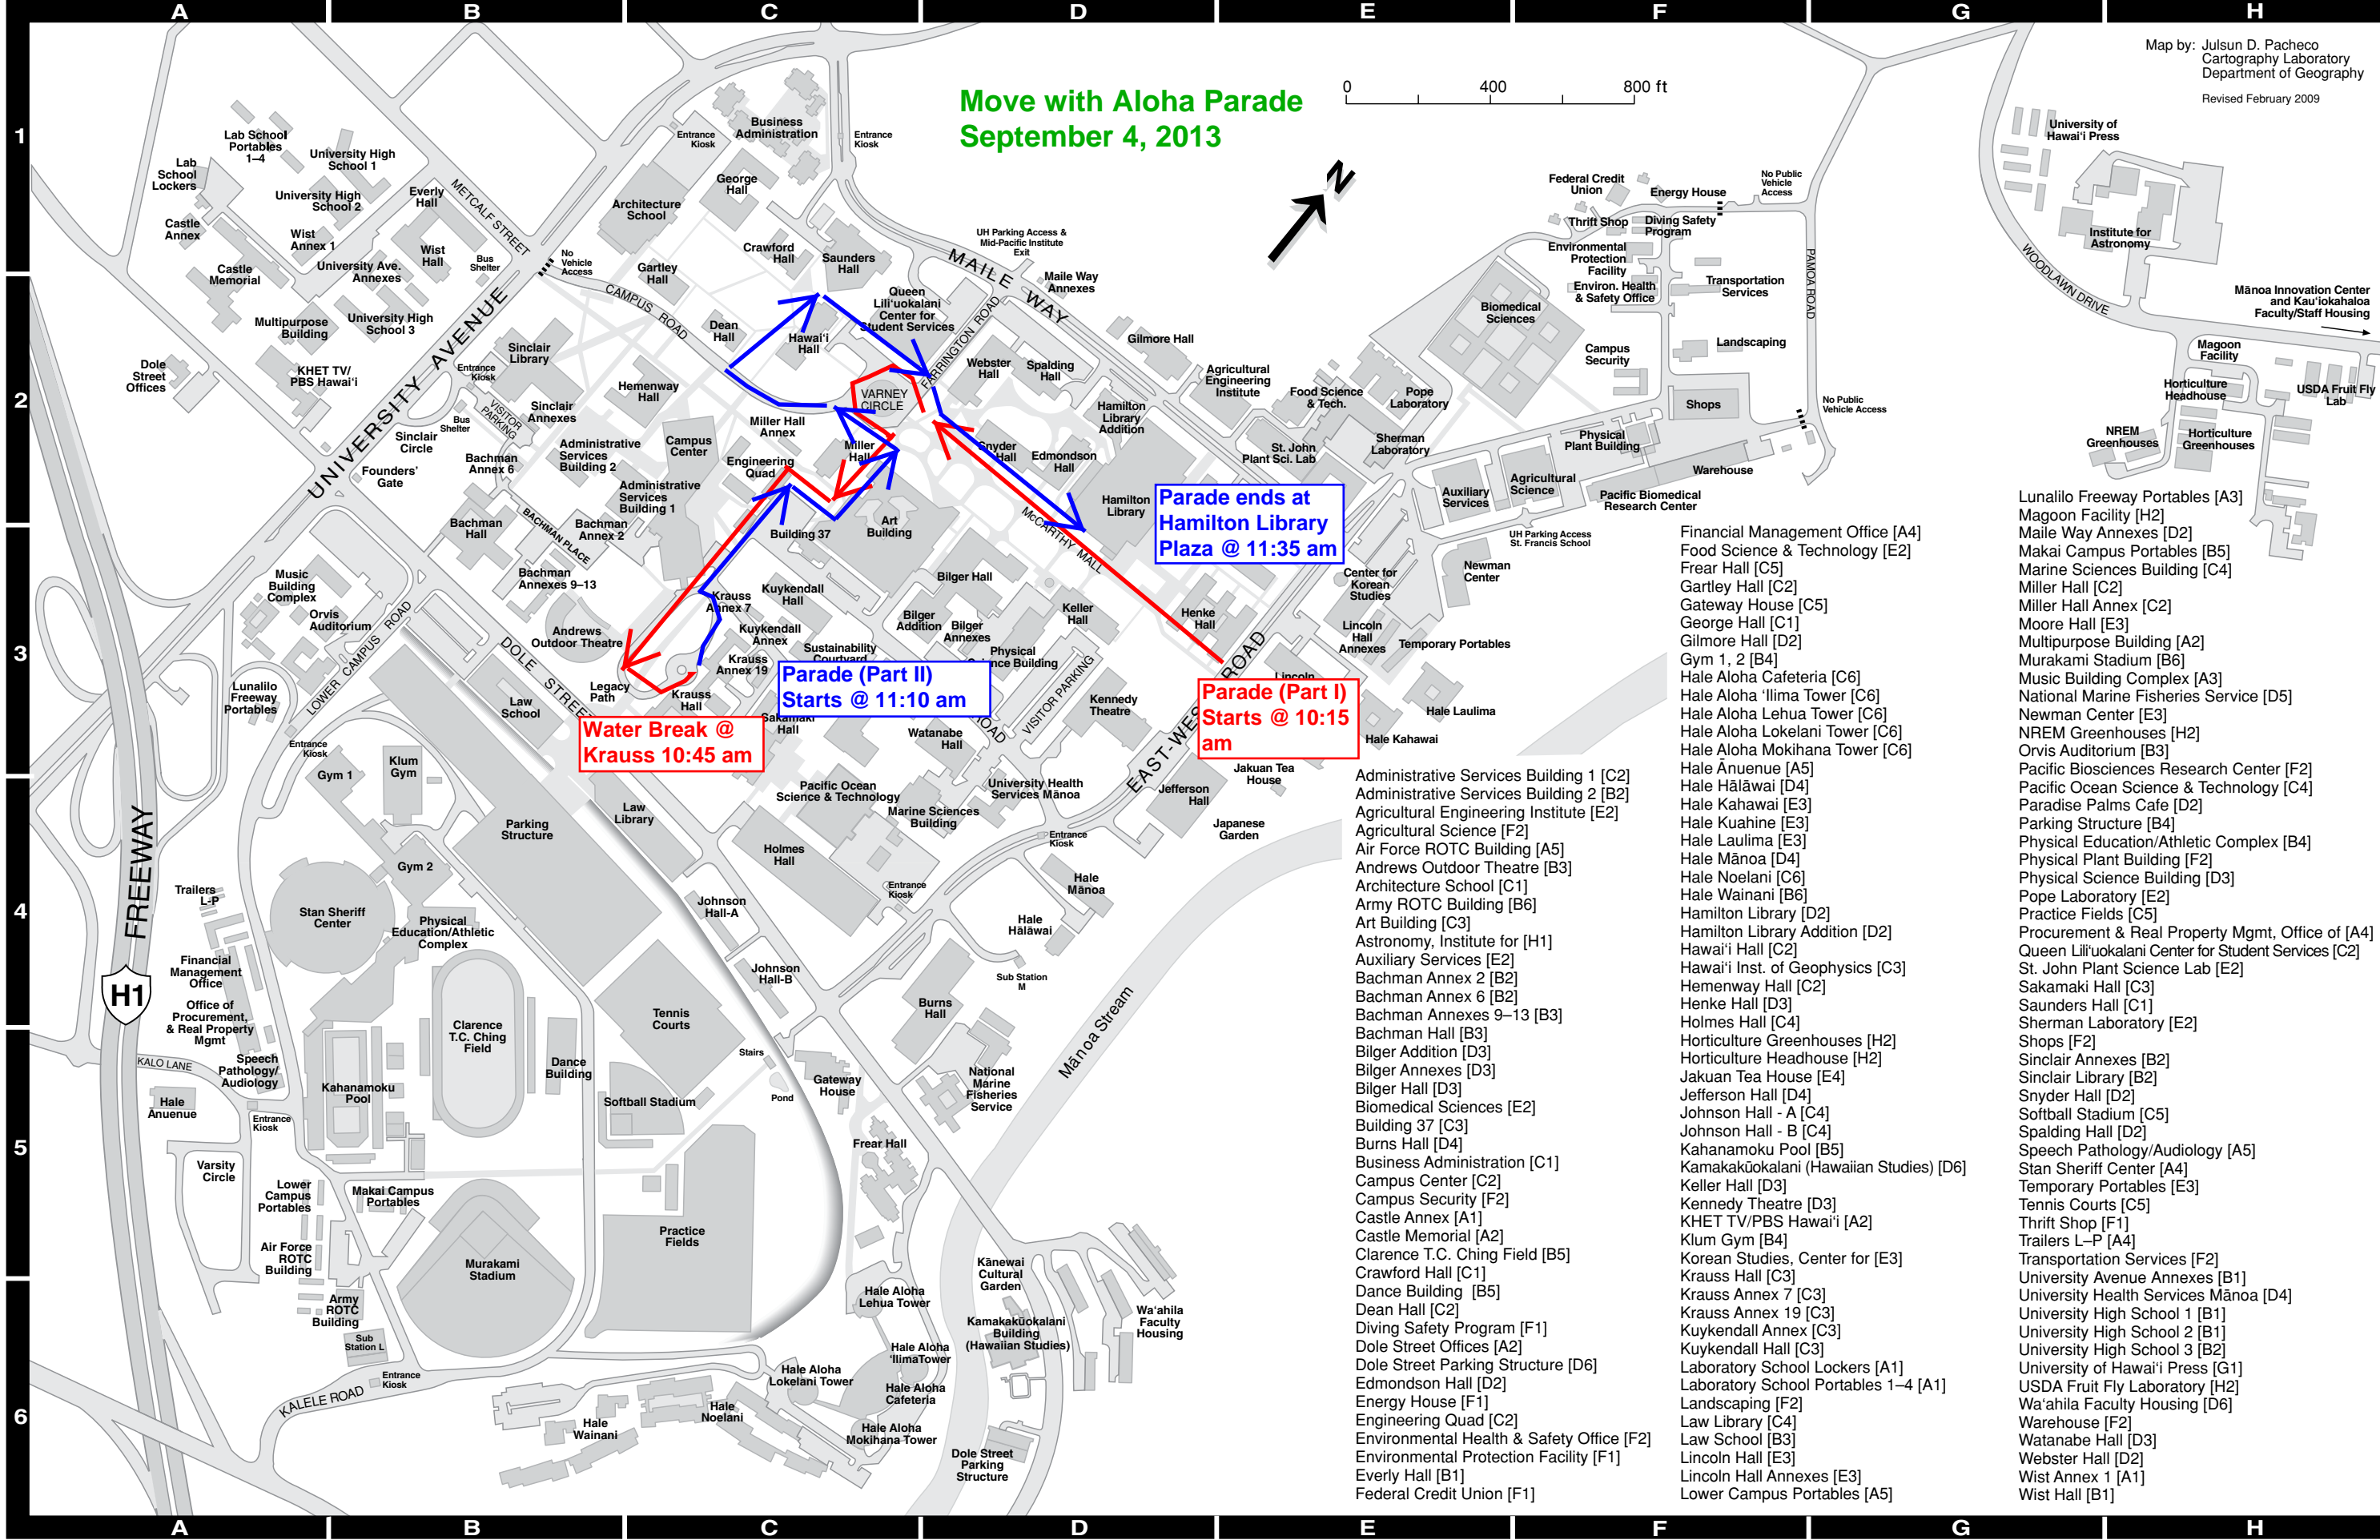

Move with Aloha Parade September 4, 2013

0 400 800 ft

**Parade ends at
Hamilton Library
Plaza @ 11:35 am**

**Parade (Part II)
Starts @ 11:10 am**

**Water Break @
Krauss 10:45 am**

**Parade (Part I)
Starts @ 10:15
am**