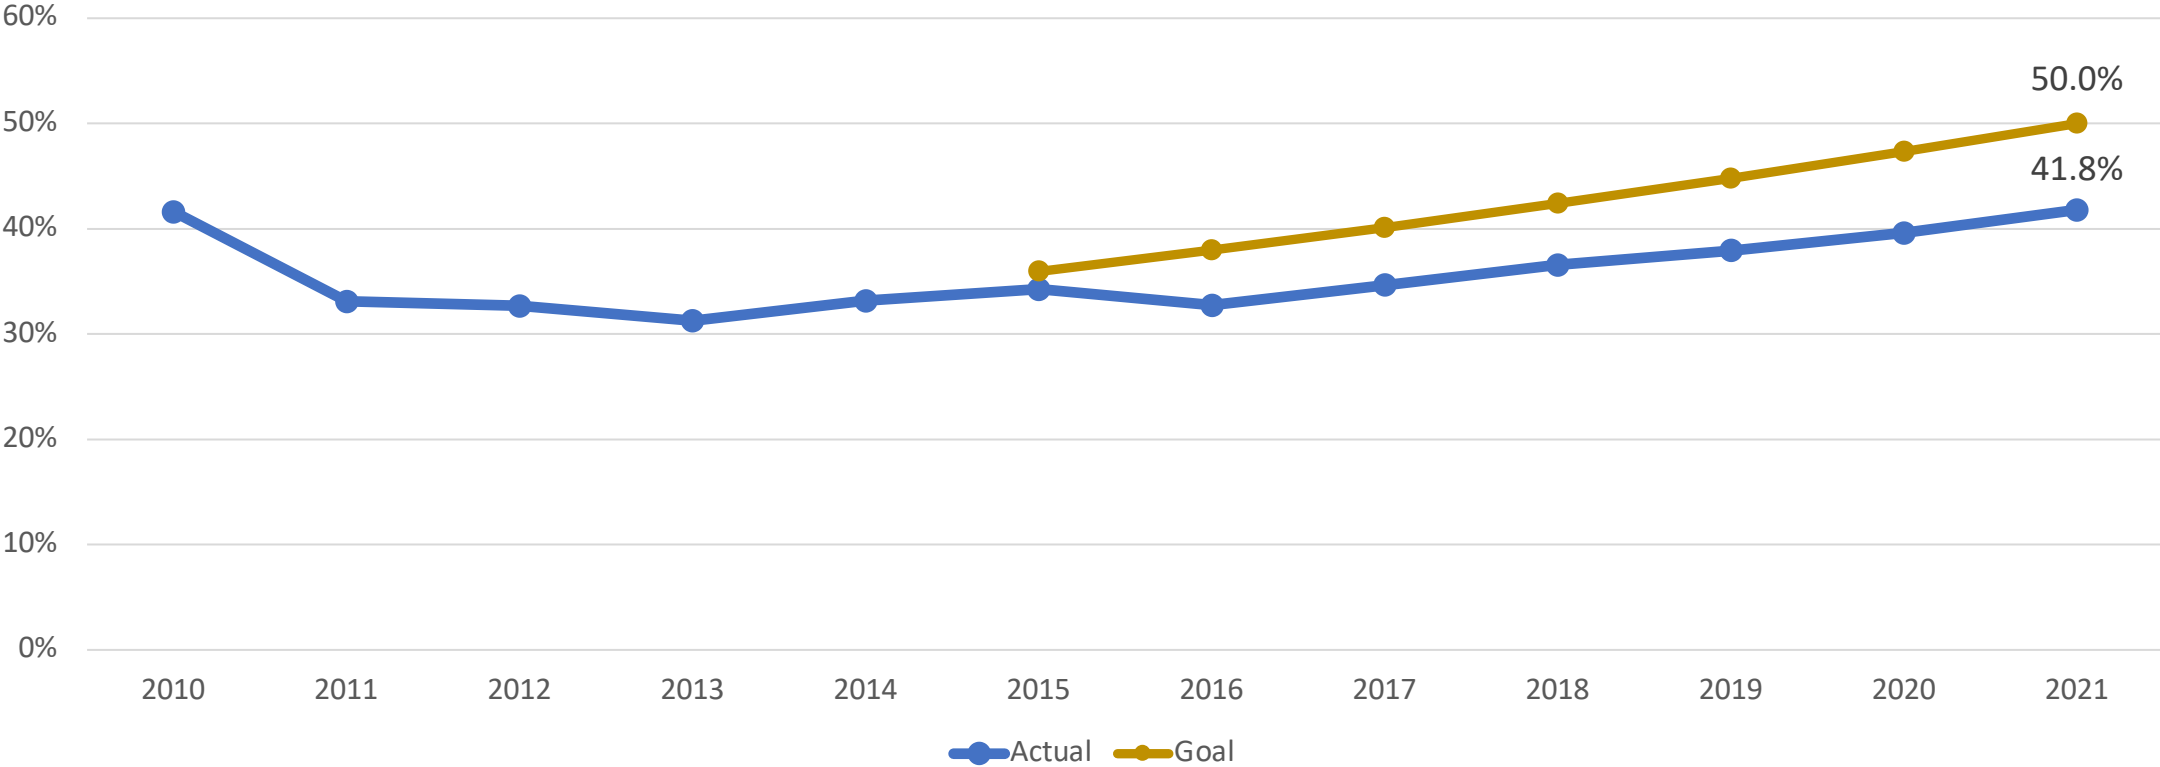

Graduation and Success Rates 6-year or 150% (IPEDS)

UH Community Colleges Total