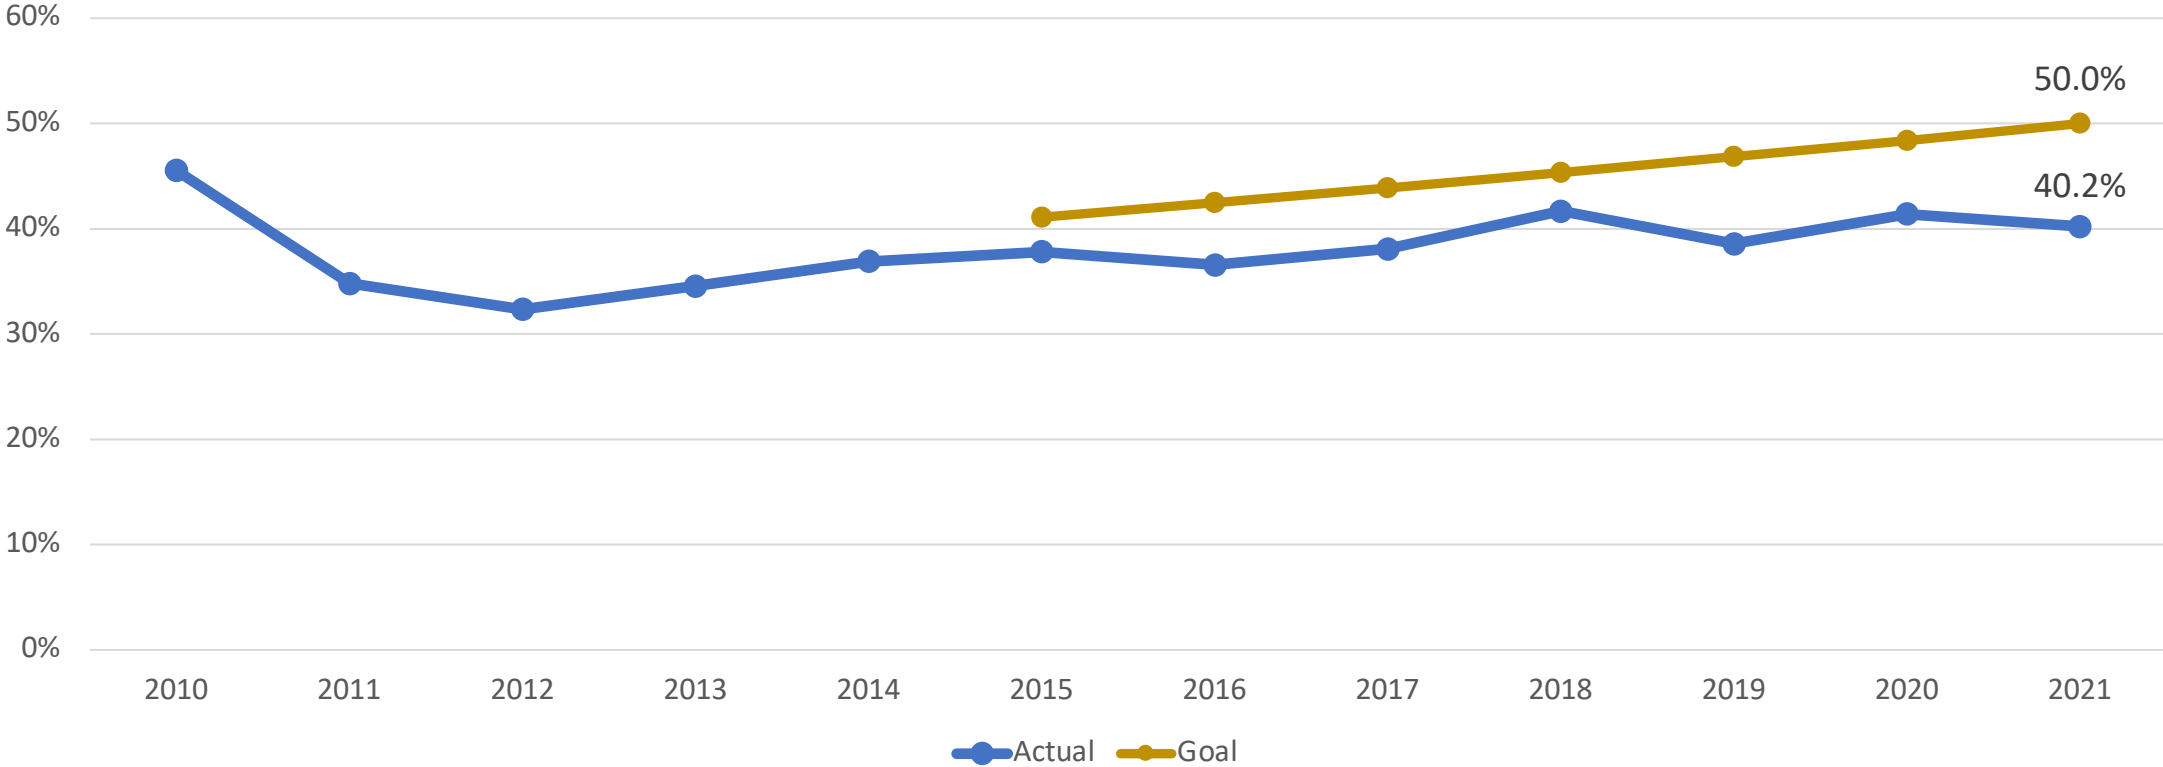

Graduation and Success Rates 6-year or 150% (IPEDS)

Kapi'olani Community College