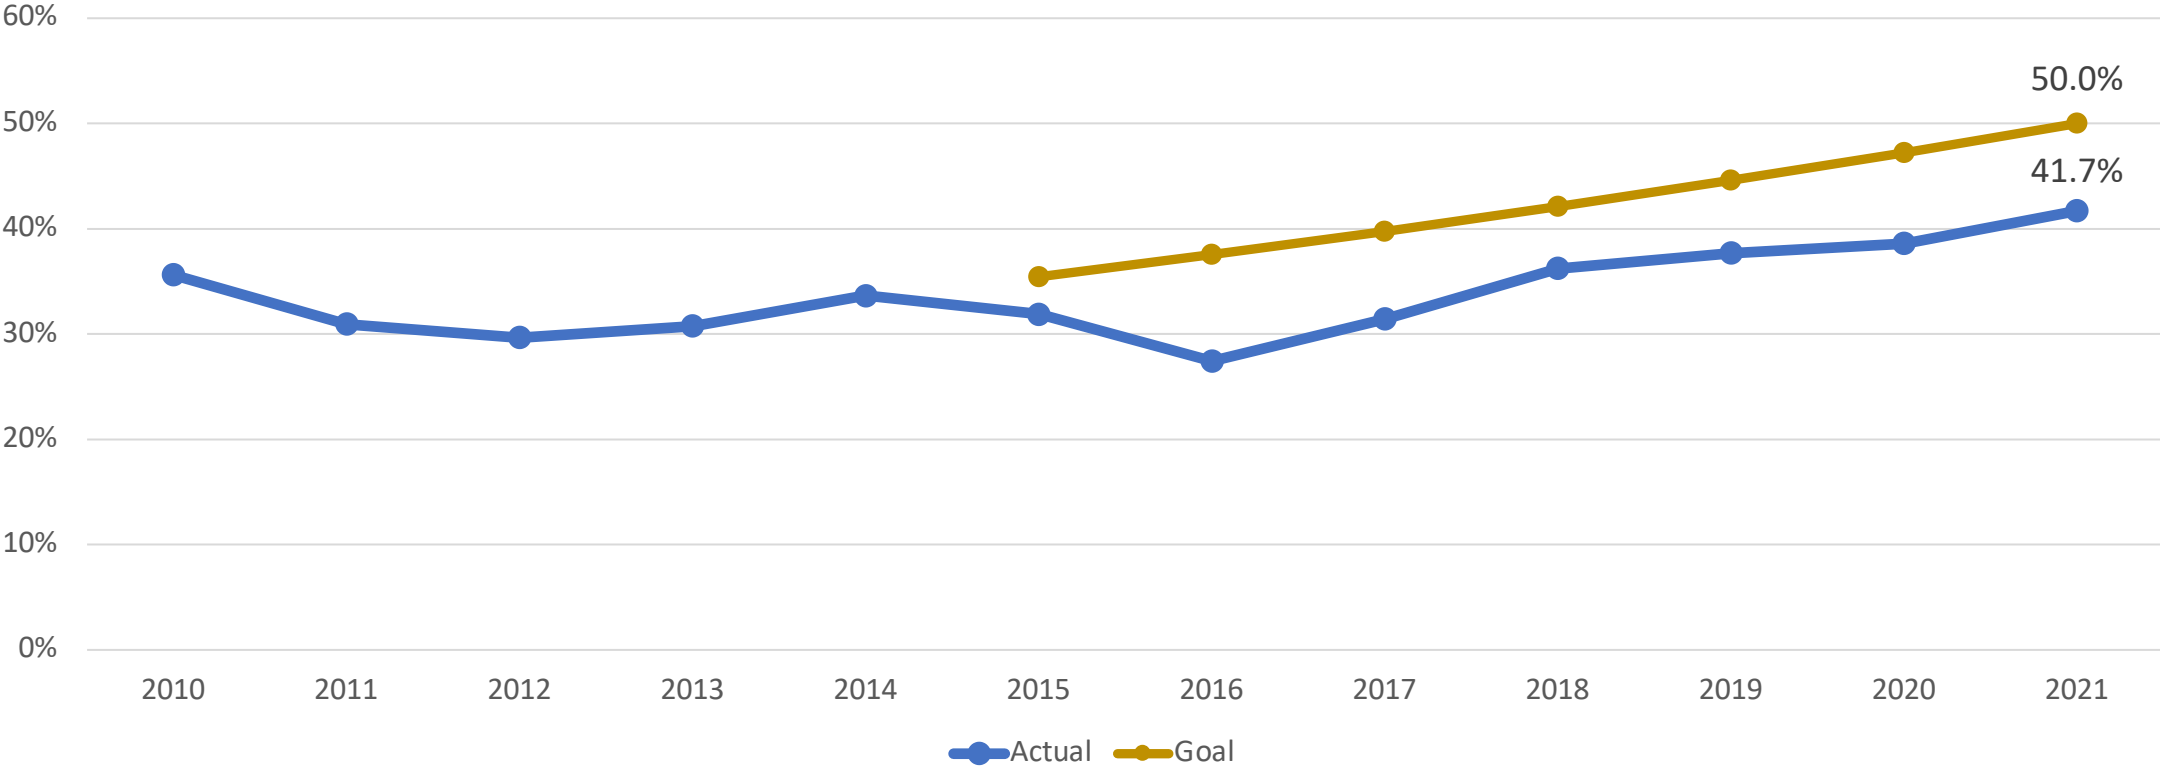

Graduation and Success Rates 6-year or 150% (IPEDS)

Hawai'i Community College