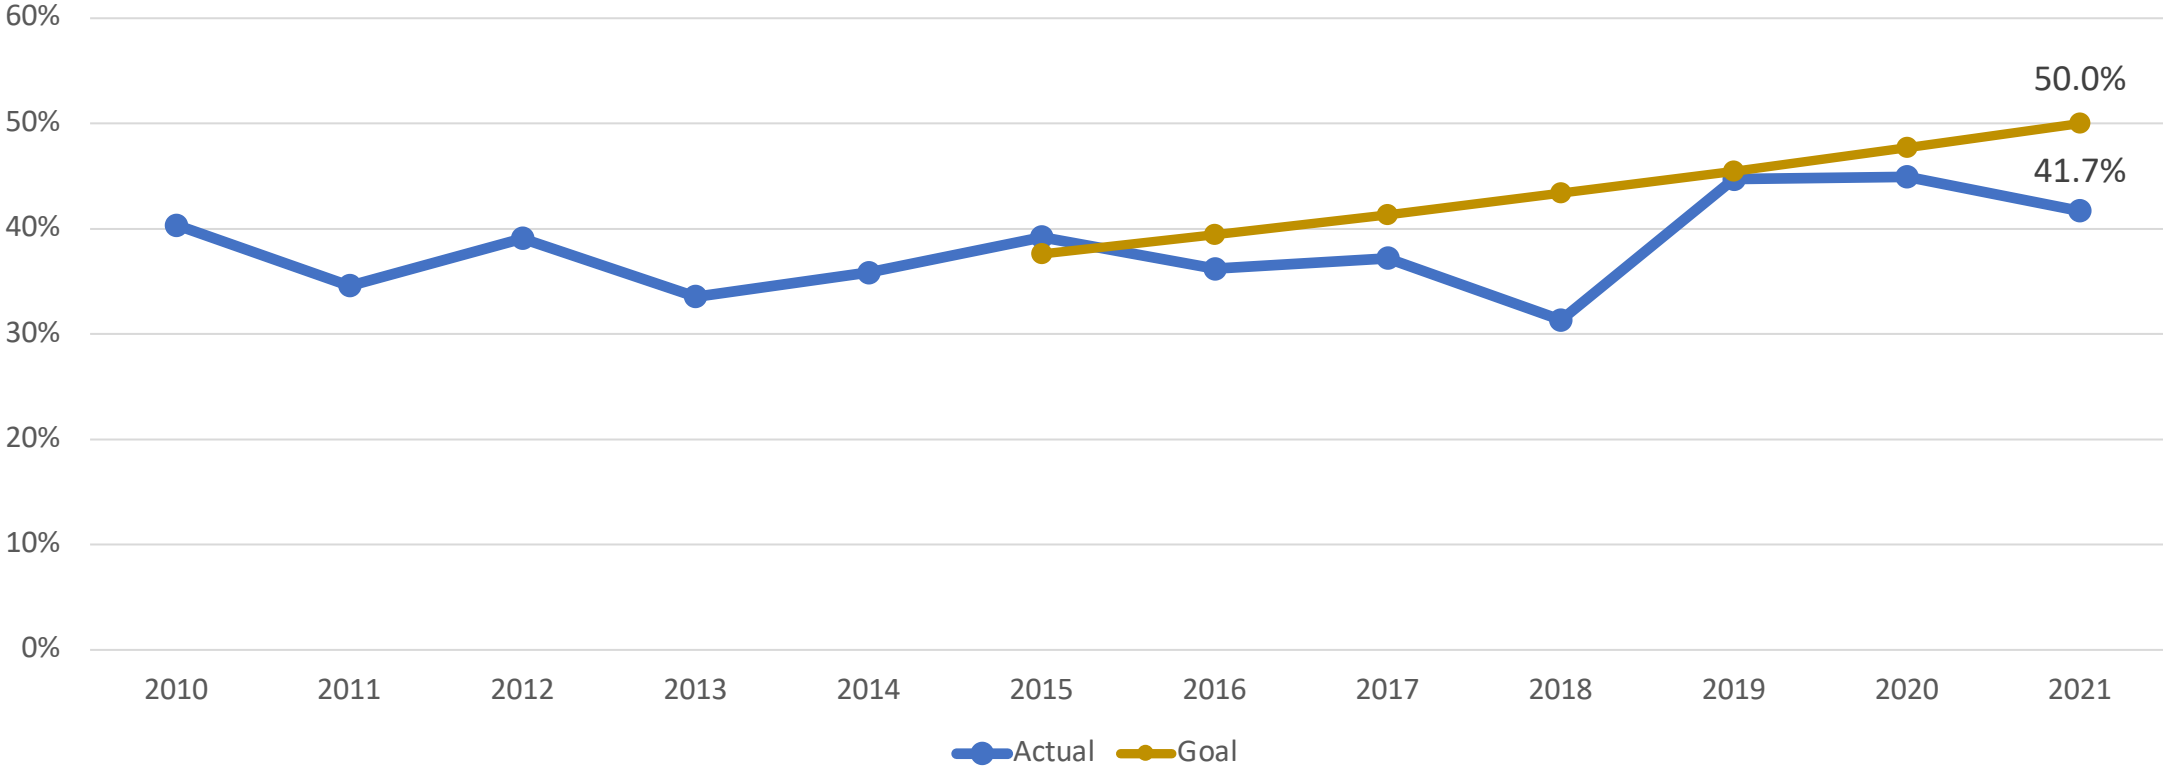

Graduation and Success Rates 6-year or 150% (IPEDS)

Honolulu Community College