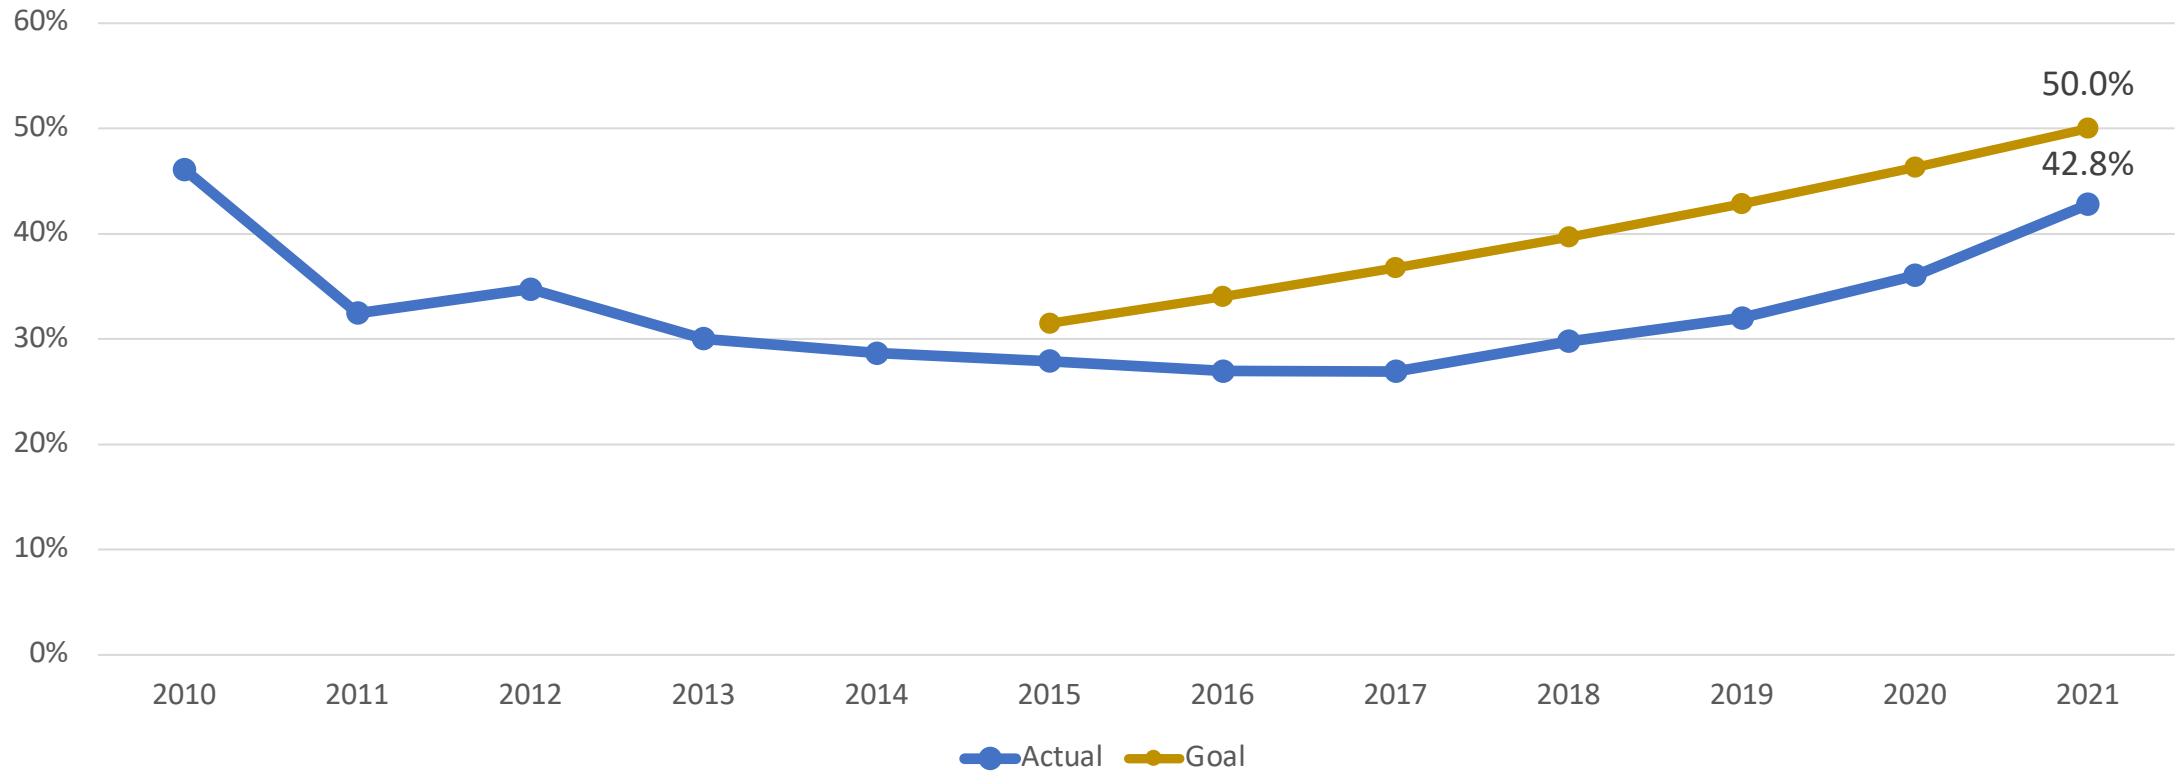

Graduation and Success Rates 6-year or 150% (IPEDS)

UH Maui College