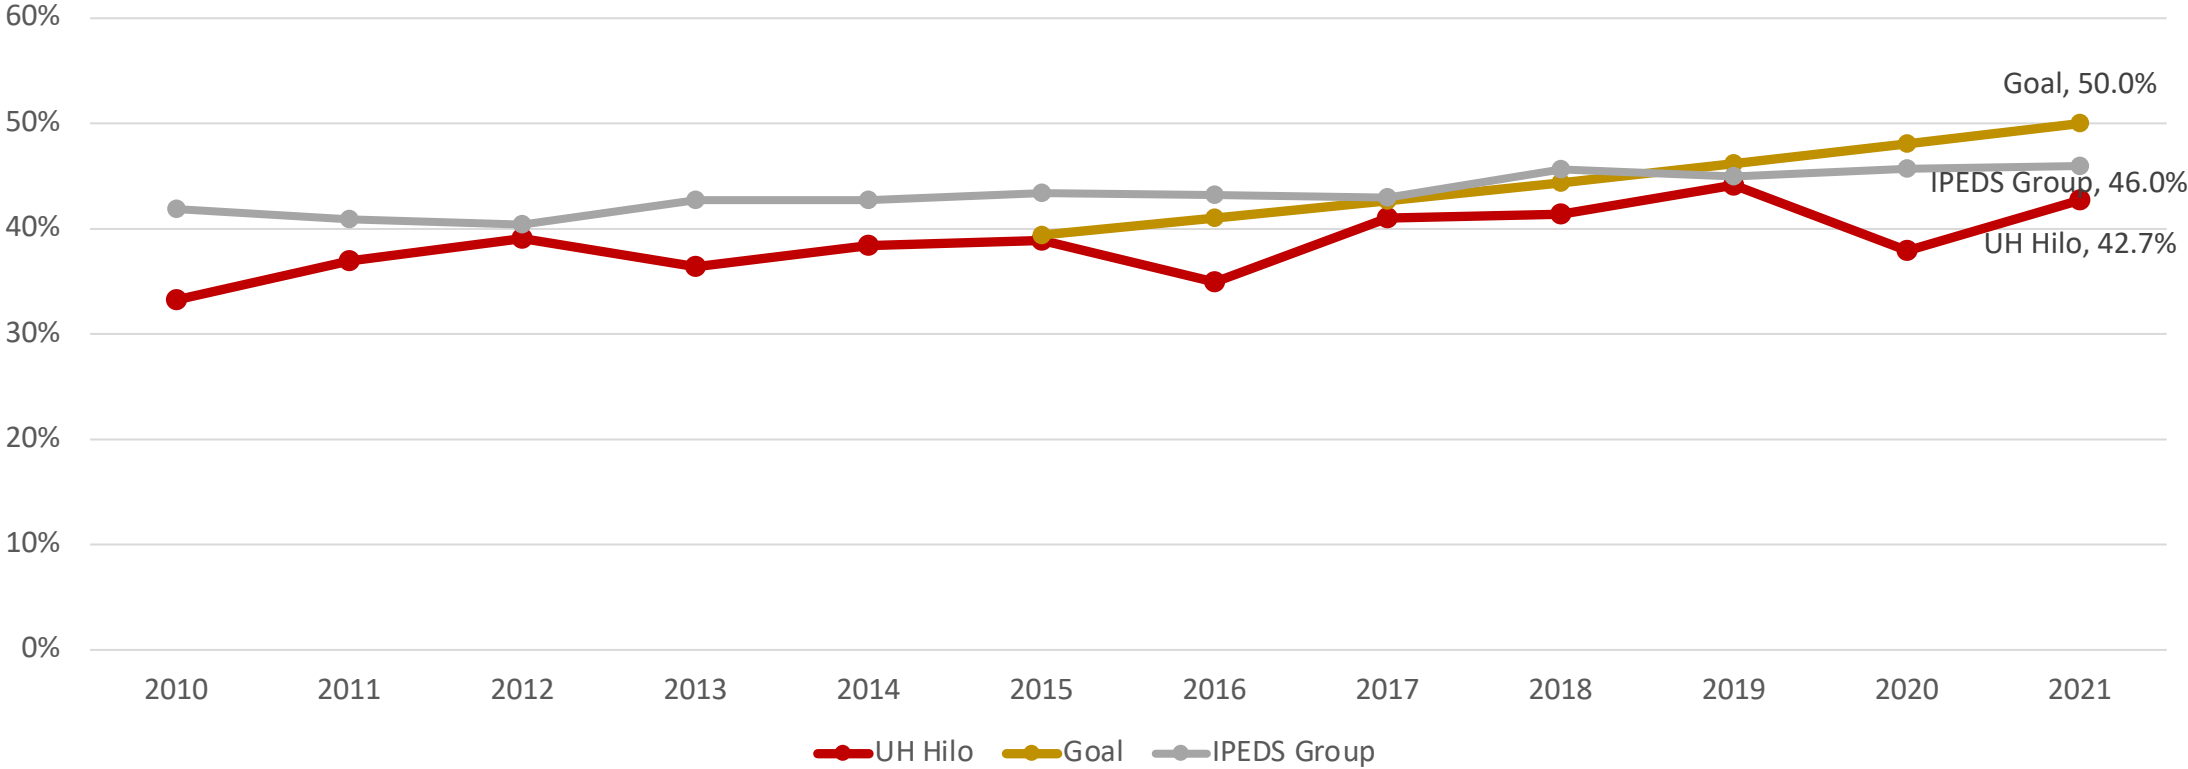

# Graduation and Success Rates 6-year or 150% (IPEDS)

UH Mānoa

# Graduation and Success Rates 6-year or 150% (IPEDS)

UH Hilo

# Graduation and Success Rates 6-year or 150% (IPEDS)

UH West O'ahu