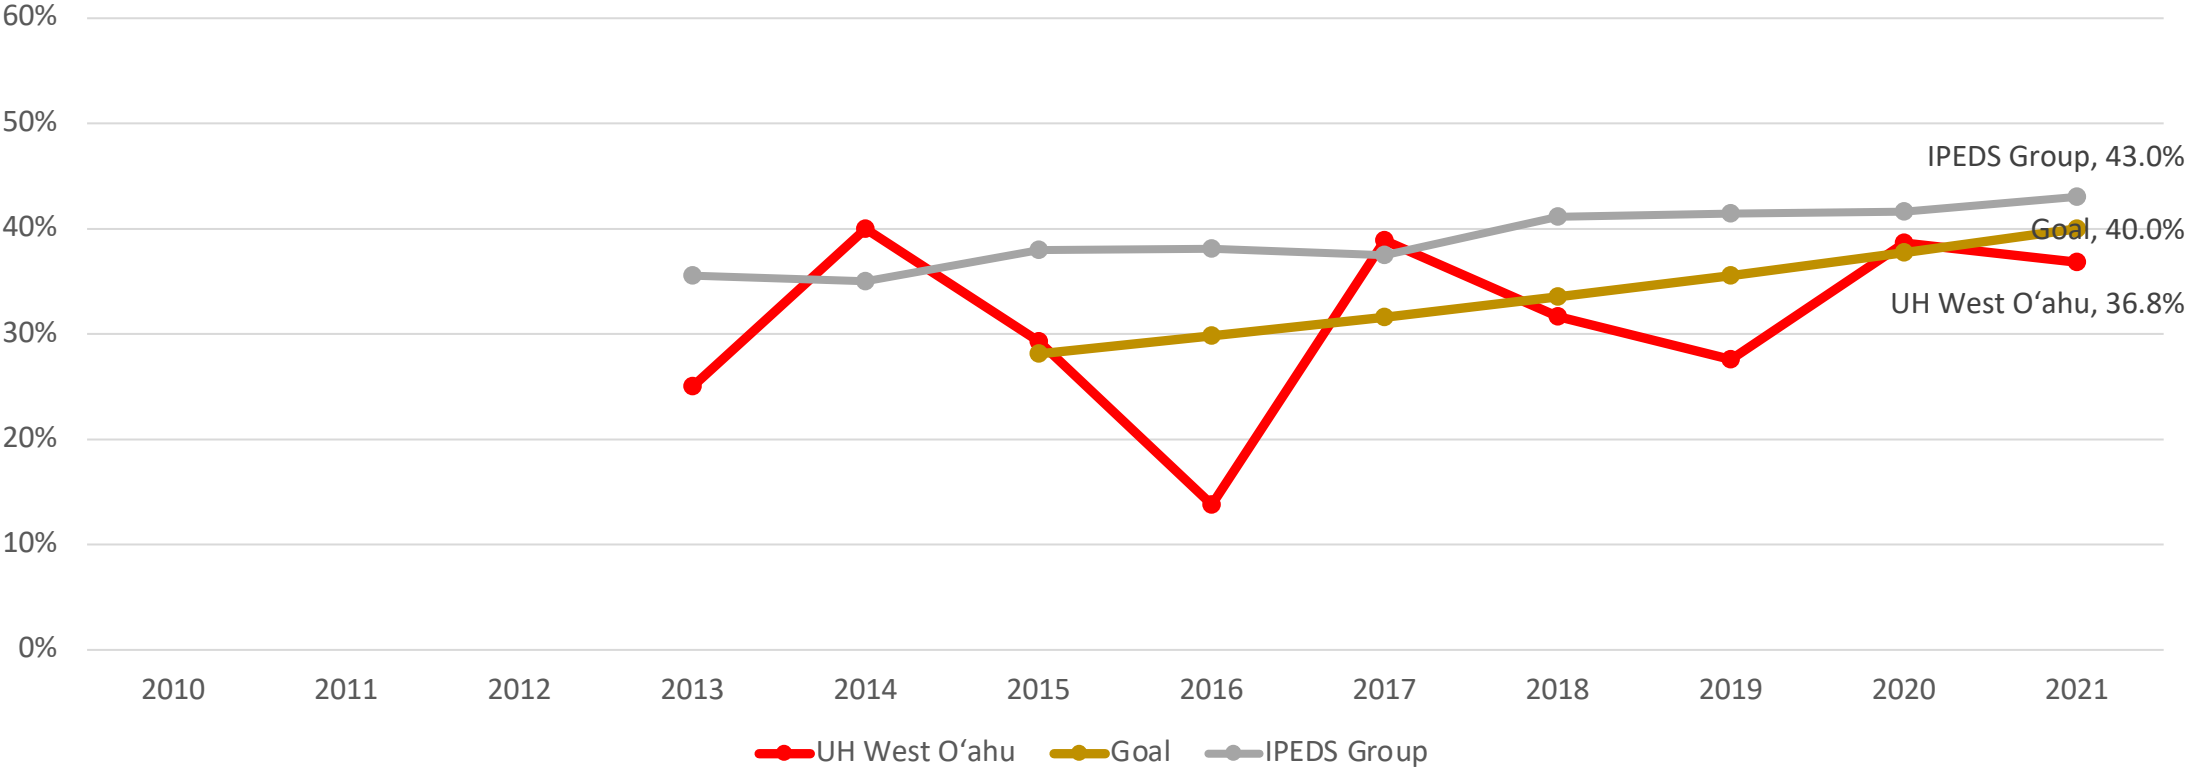

# Graduation and Success Rates 6-year or 150% (IPEDS)

UH Mānoa

# Graduation and Success Rates 6-year or 150% (IPEDS)

UH Hilo

# Graduation and Success Rates 6-year or 150% (IPEDS)

UH West O'ahu