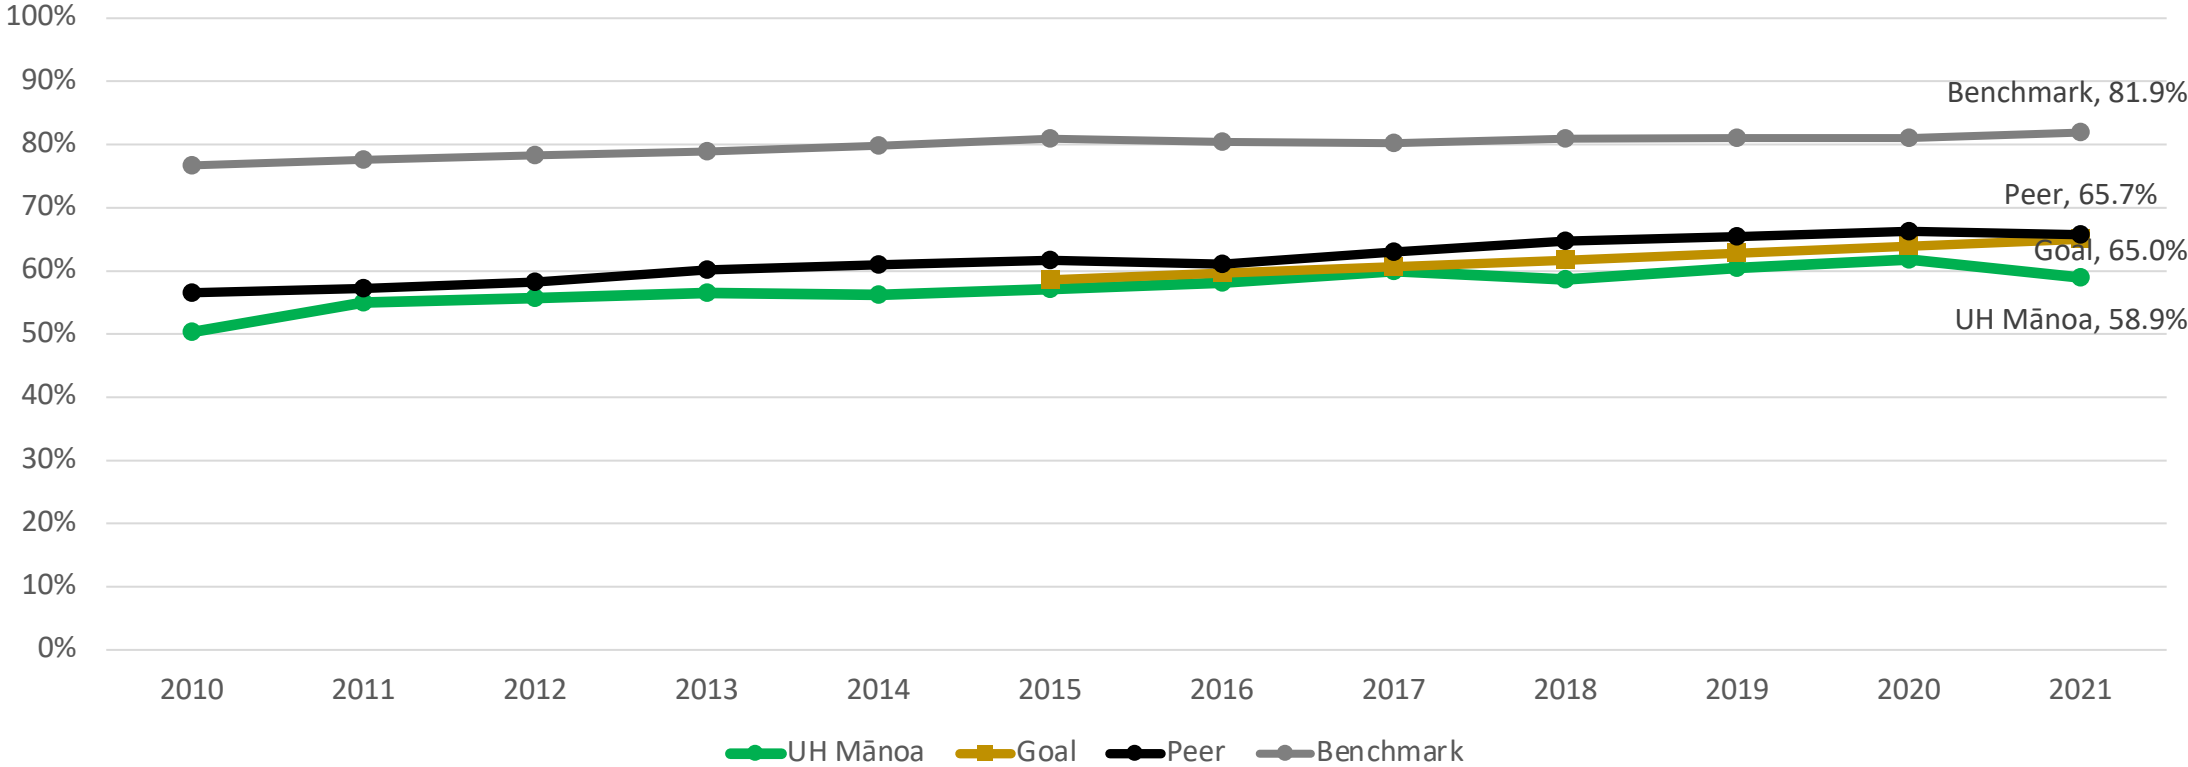

# Graduation and Success Rates 6-year or 150% (IPEDS)

UH Mānoa

# Graduation and Success Rates 6-year or 150% (IPEDS)

UH Hilo