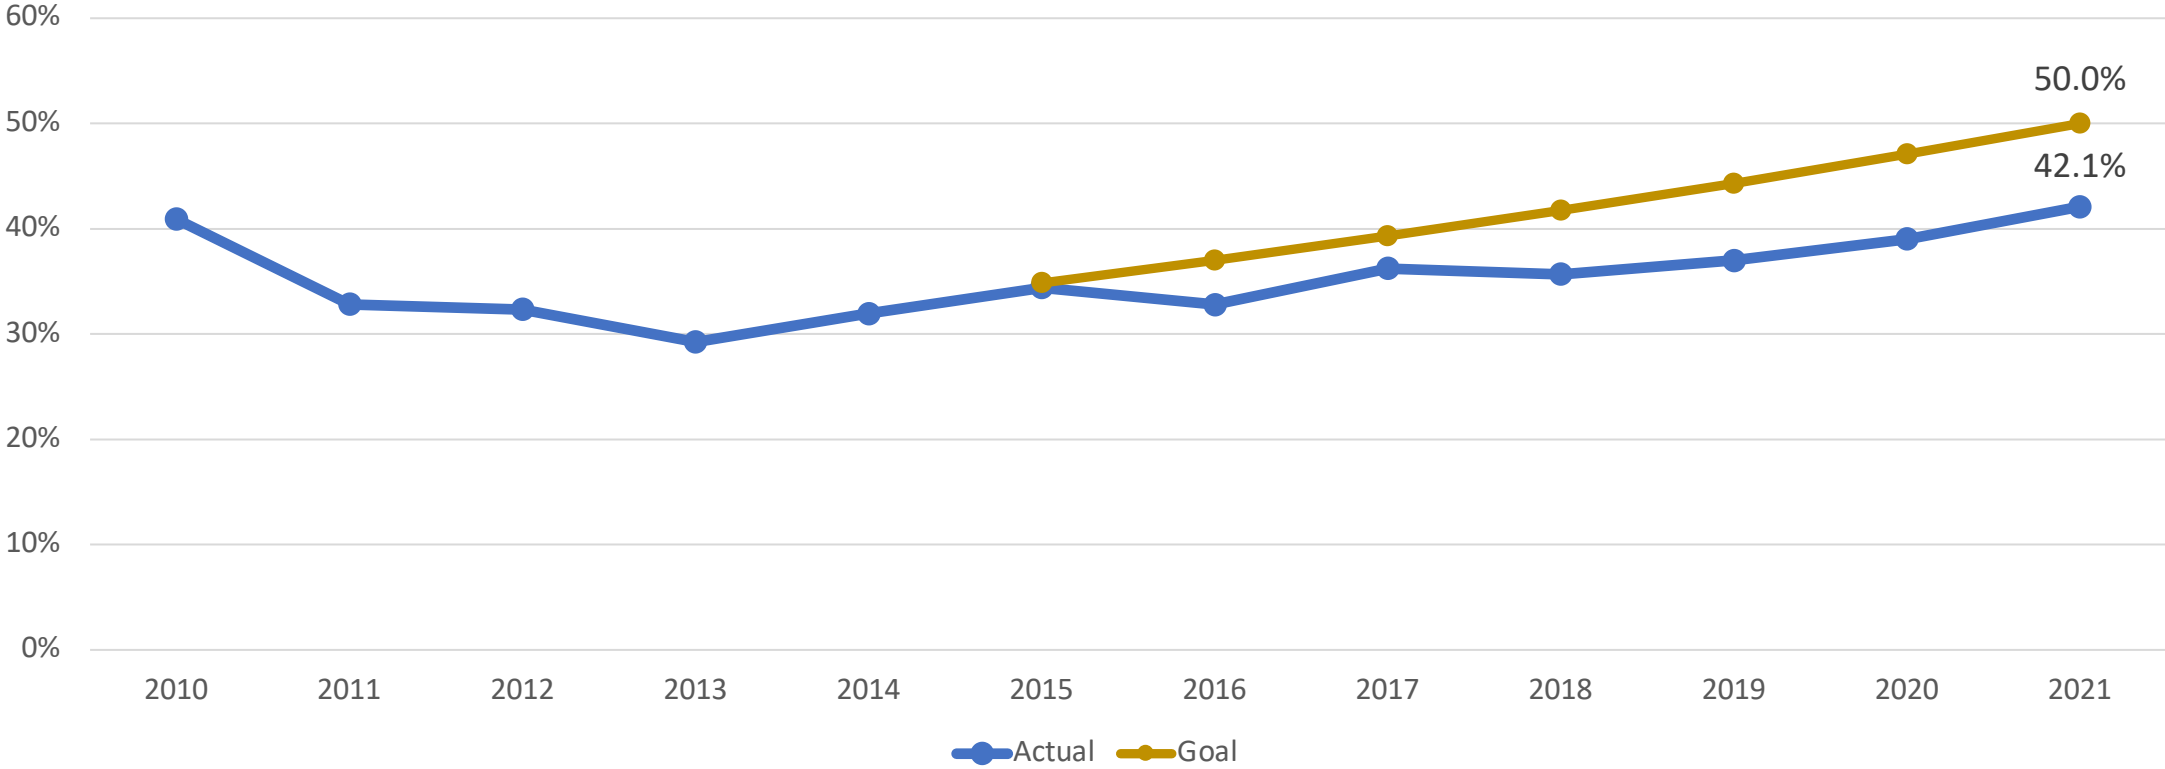

# Graduation and Success Rates 6-year or 150% (IPEDS)

Leeward Community College