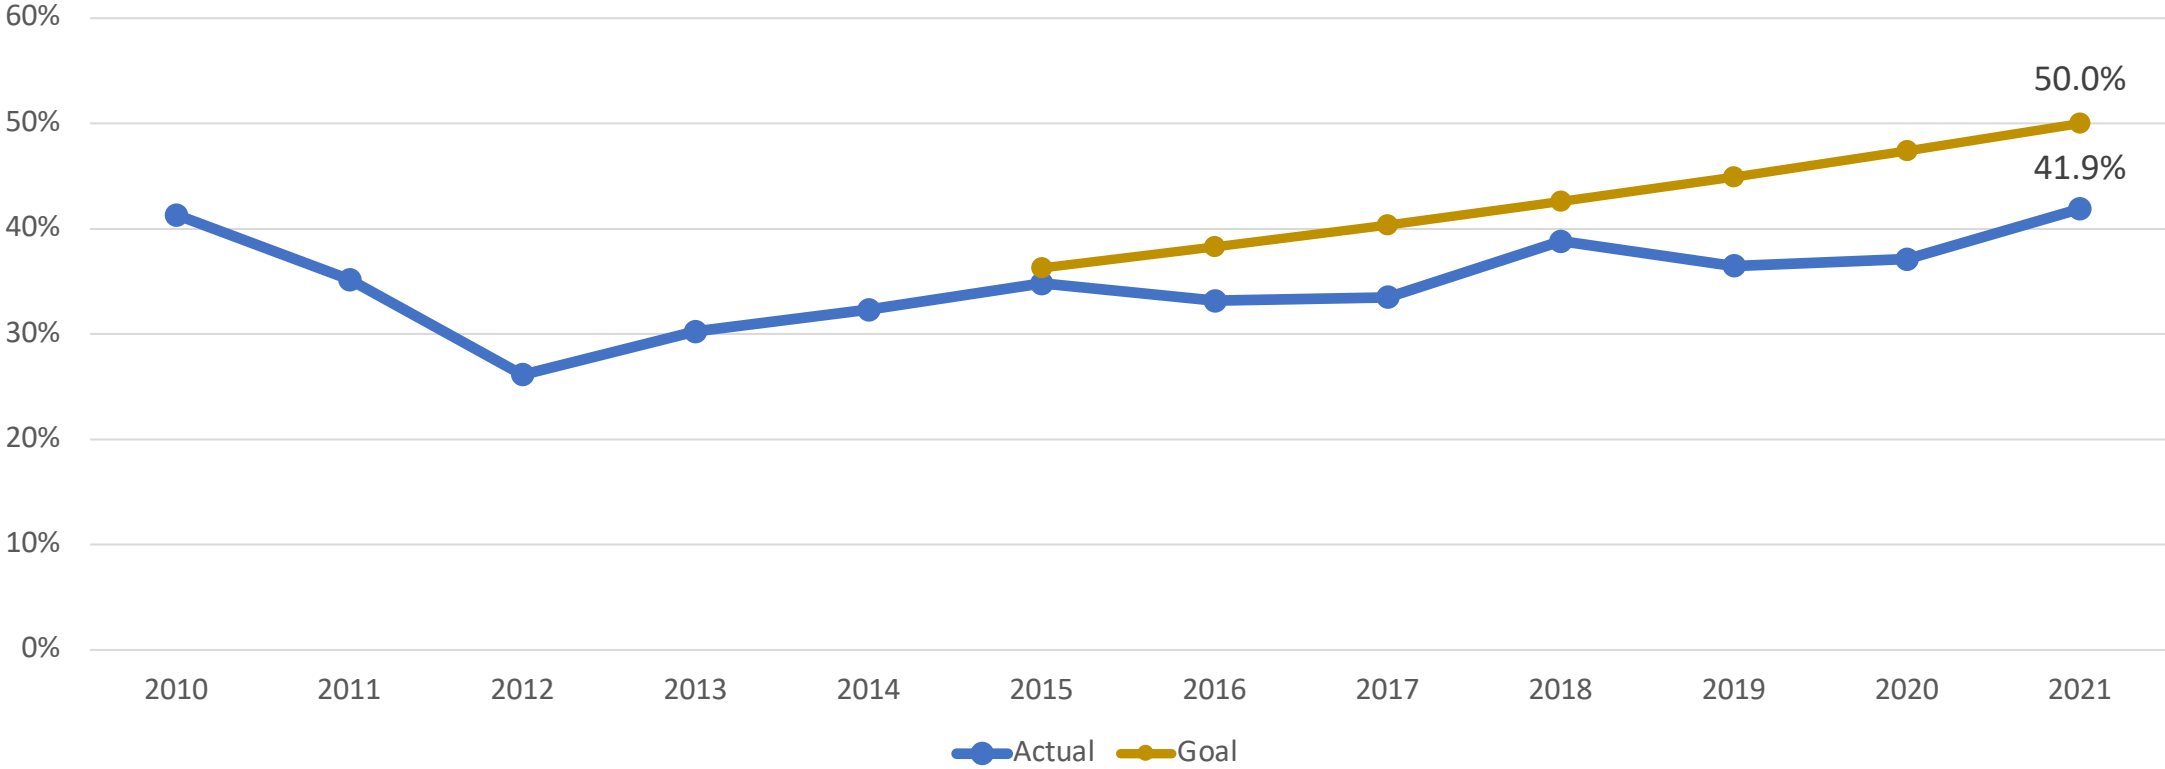

Graduation and Success Rates 6-year or 150% (IPEDS)

Kaua'i Community College