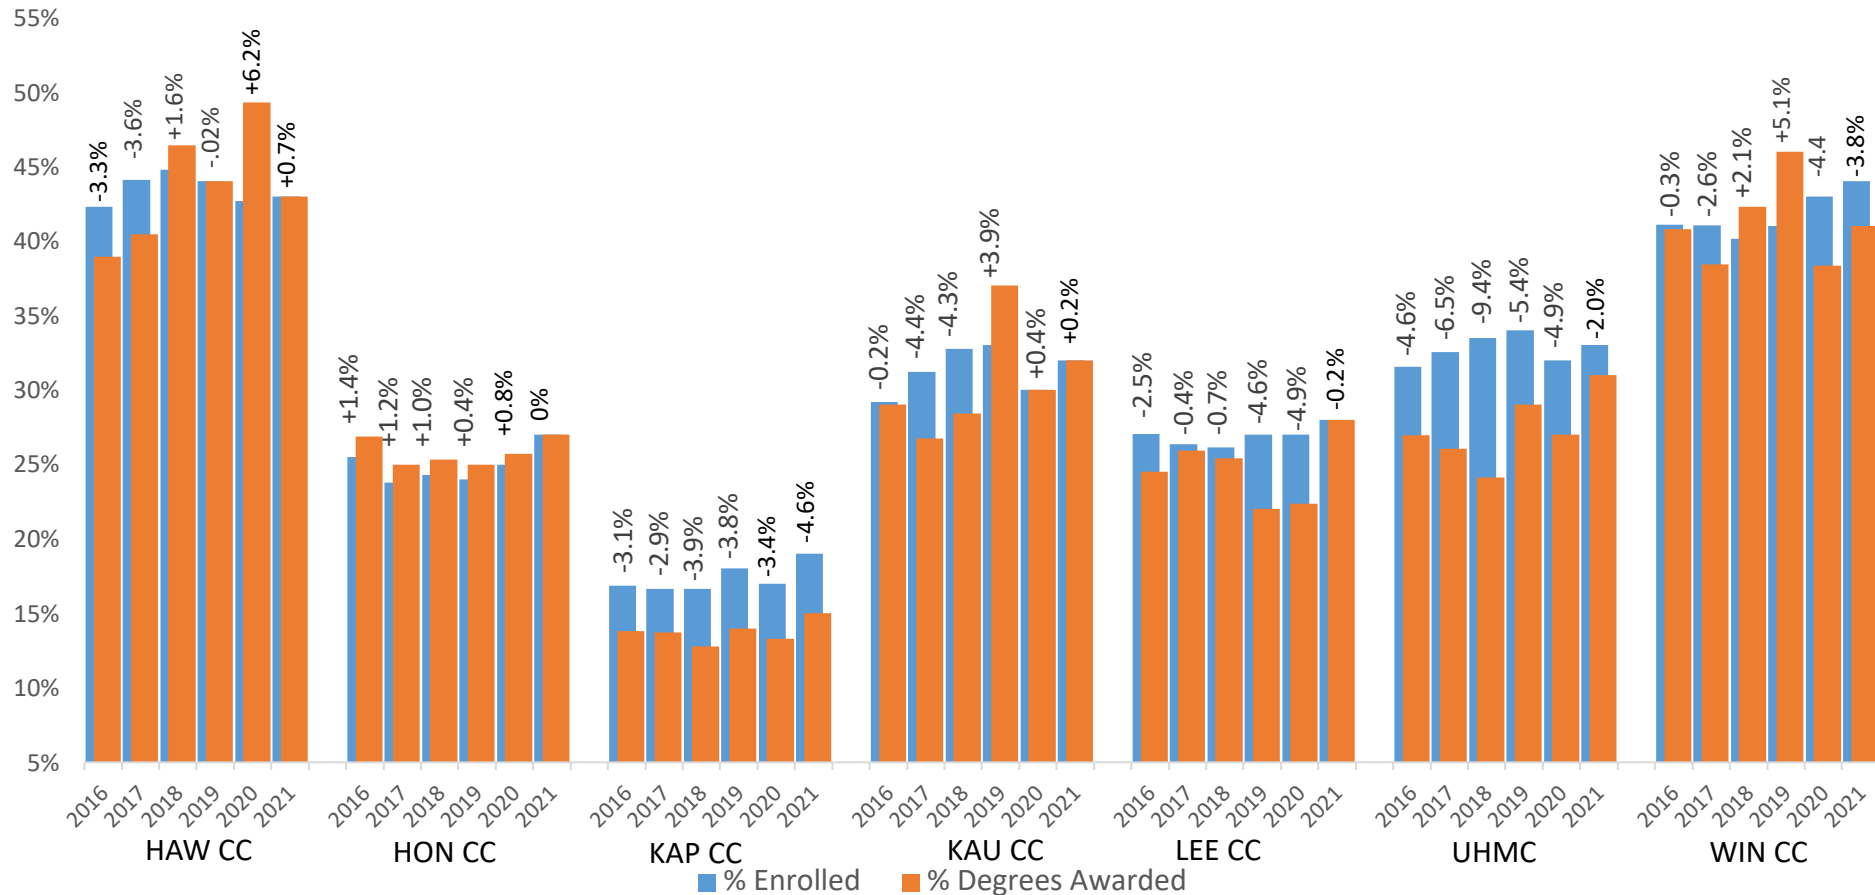

Enrollment to Degree Gap: Native Hawaiian (NH) Students

% NH of Total Fall Enrollment vs. % NH of Total FY Degrees Awarded

*Native Hawaiian includes Hawaiian Race only (Ethnicity = 'HW'). Does not include Hawaiian Ancestry.