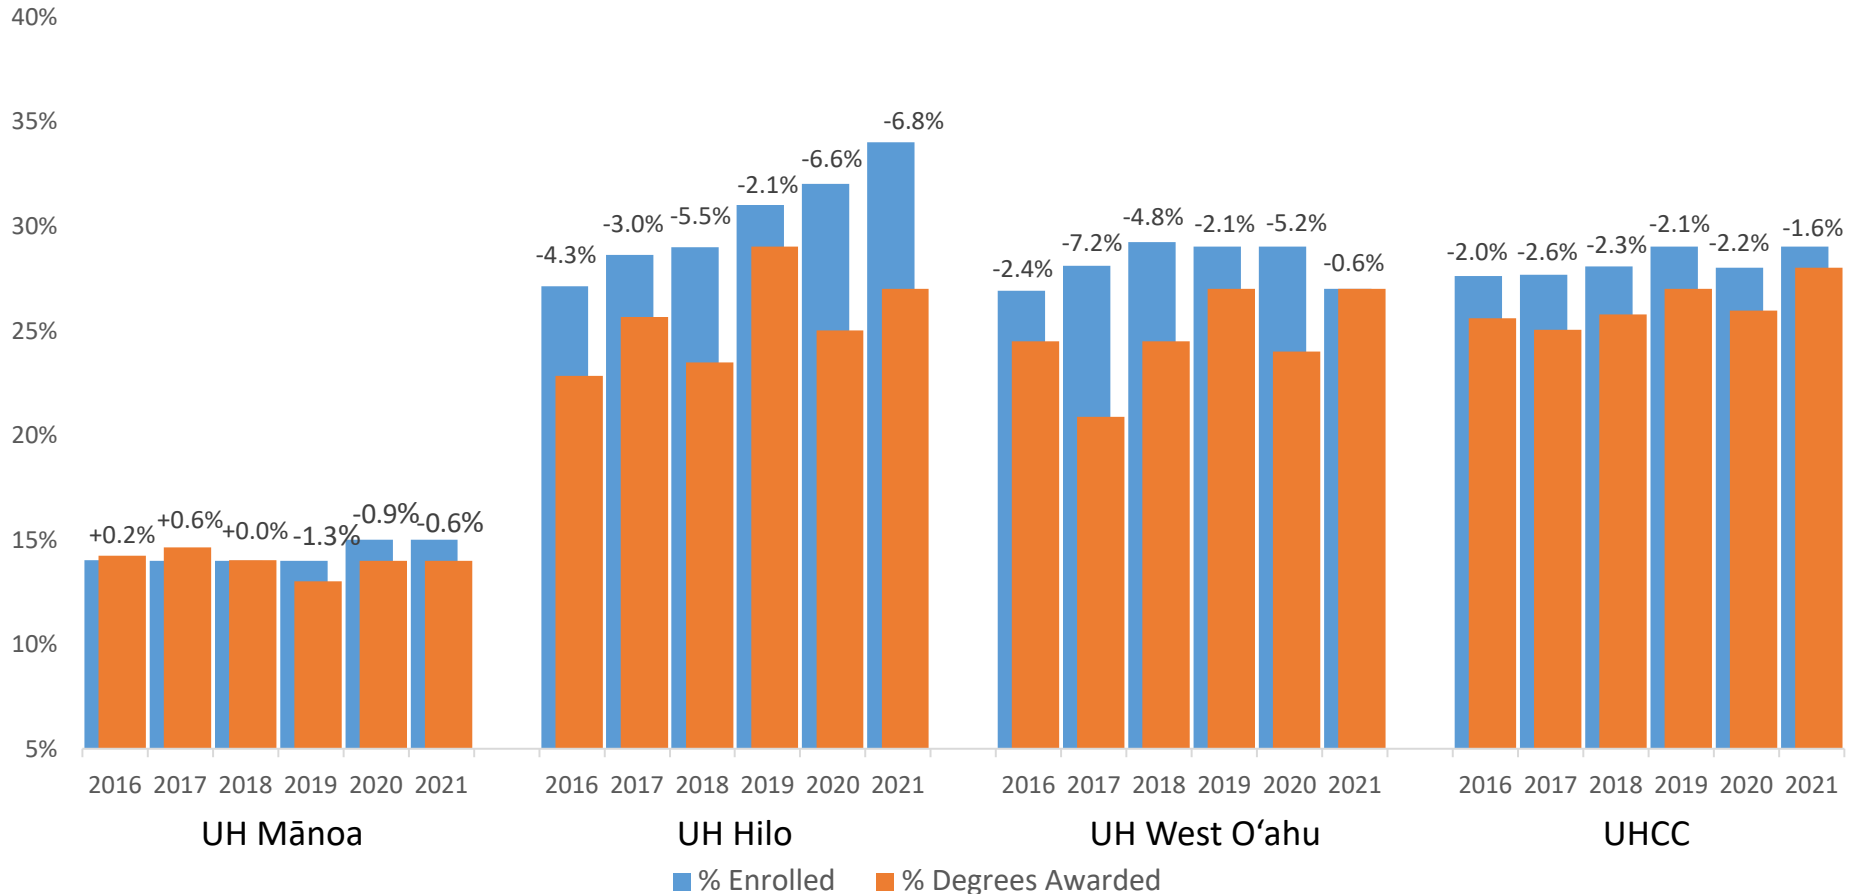

Enrollment to Degree Gap: Native Hawaiian (NH) Students

% NH of Total Fall Enrollment vs. % NH of Total FY Degrees Awarded

*Native Hawaiian includes Hawaiian Race only (Ethnicity = 'HW'). Does not include Hawaiian Ancestry.