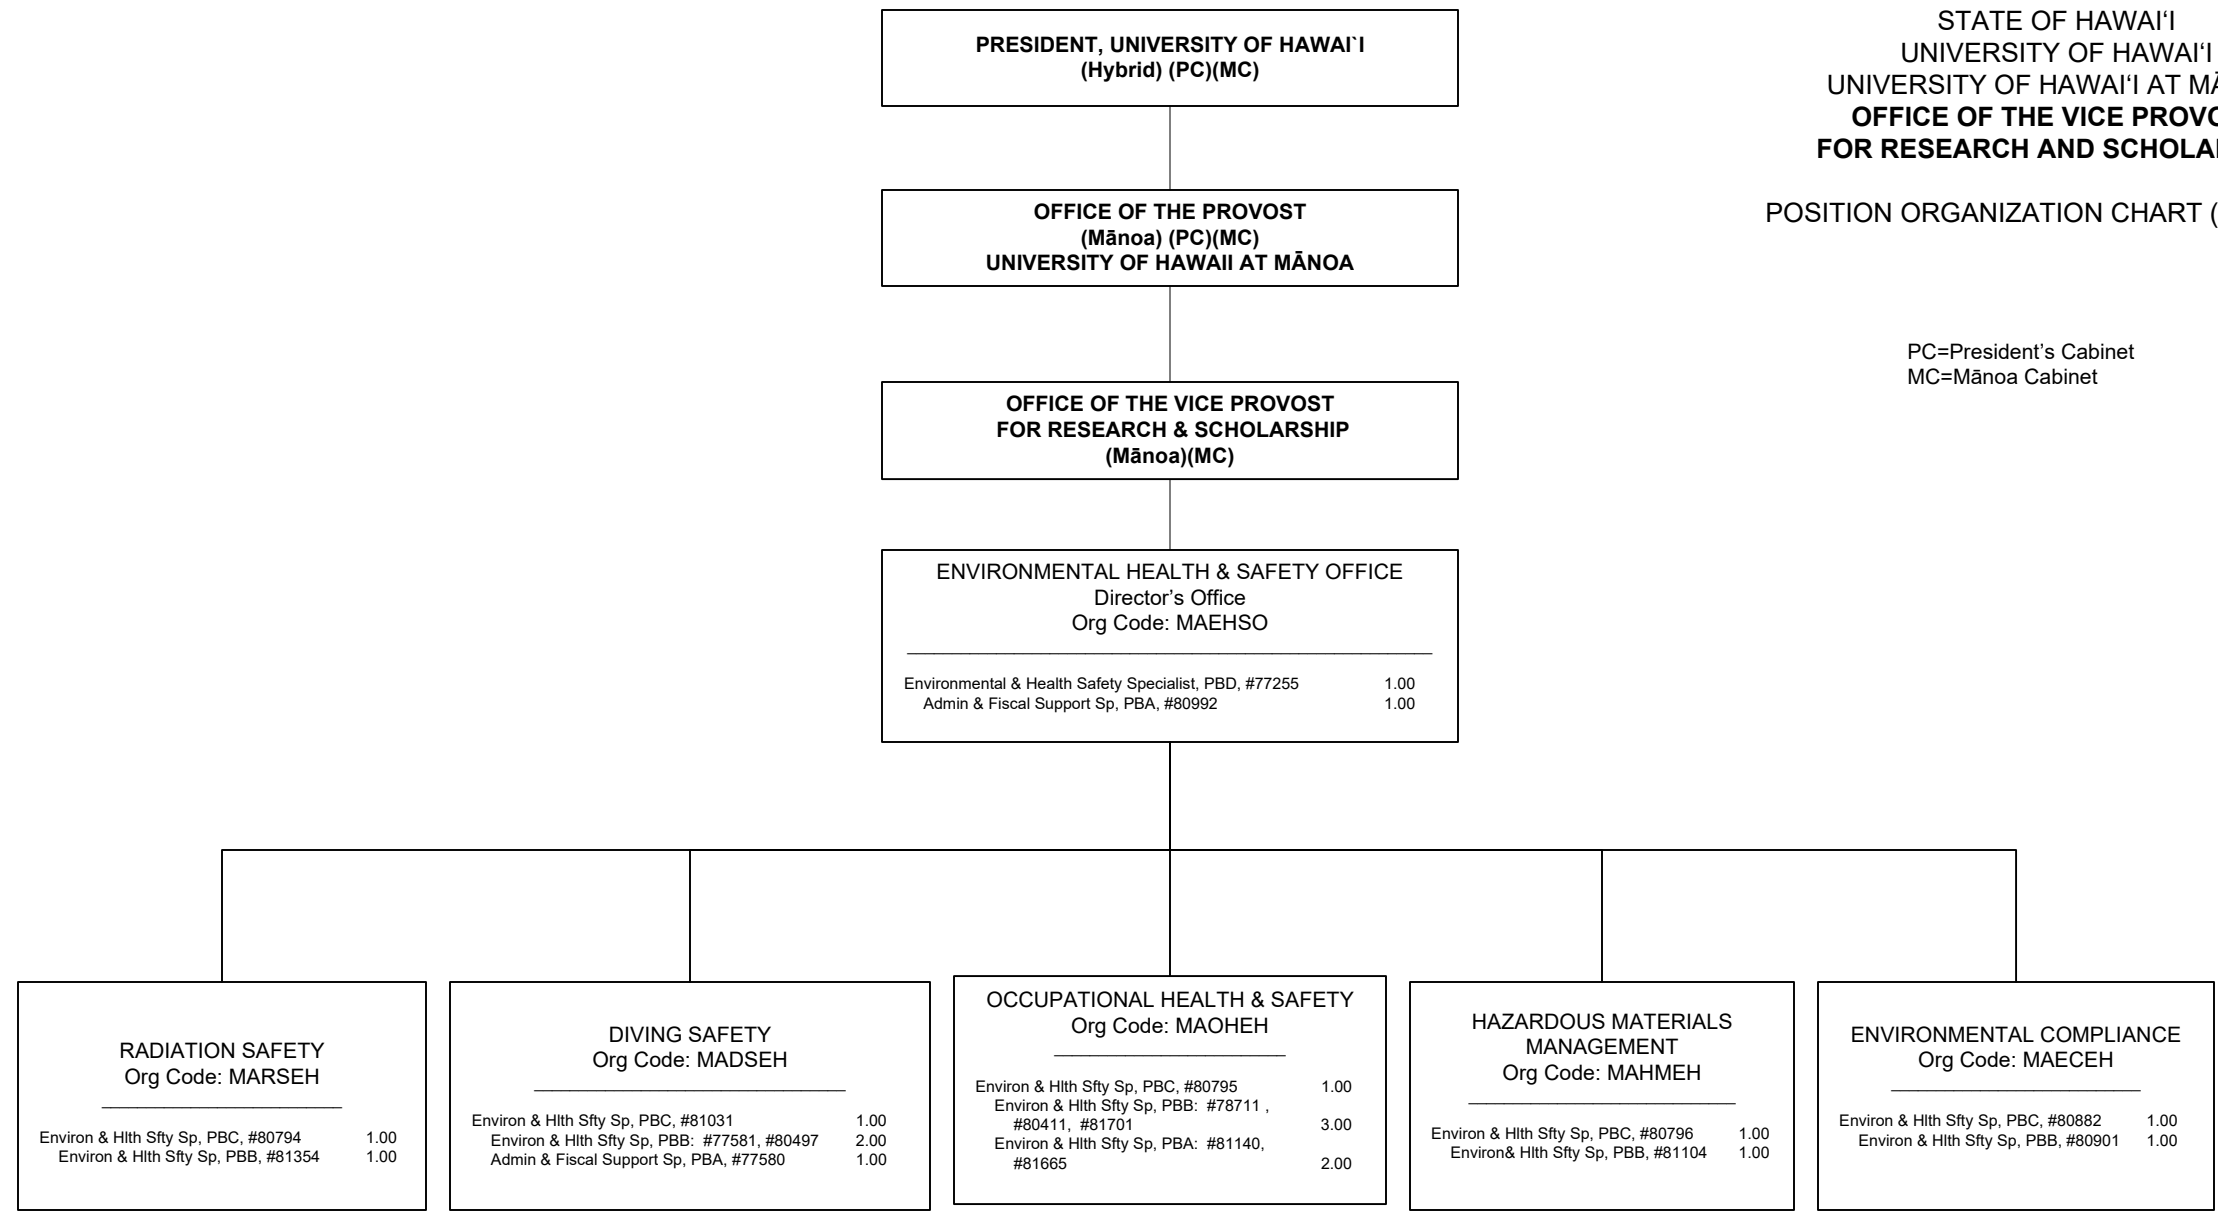

STATE OF HAWAII
 UNIVERSITY OF HAWAII
 UNIVERSITY OF HAWAII AT MĀNOA
**OFFICE OF THE VICE PROVOST
 FOR RESEARCH AND SCHOLARSHIP**
 POSITION ORGANIZATION CHART (OVPRS-A)

PC=President's Cabinet
 MC=Mānoa Cabinet

Positions to be redescribed, as appropriate