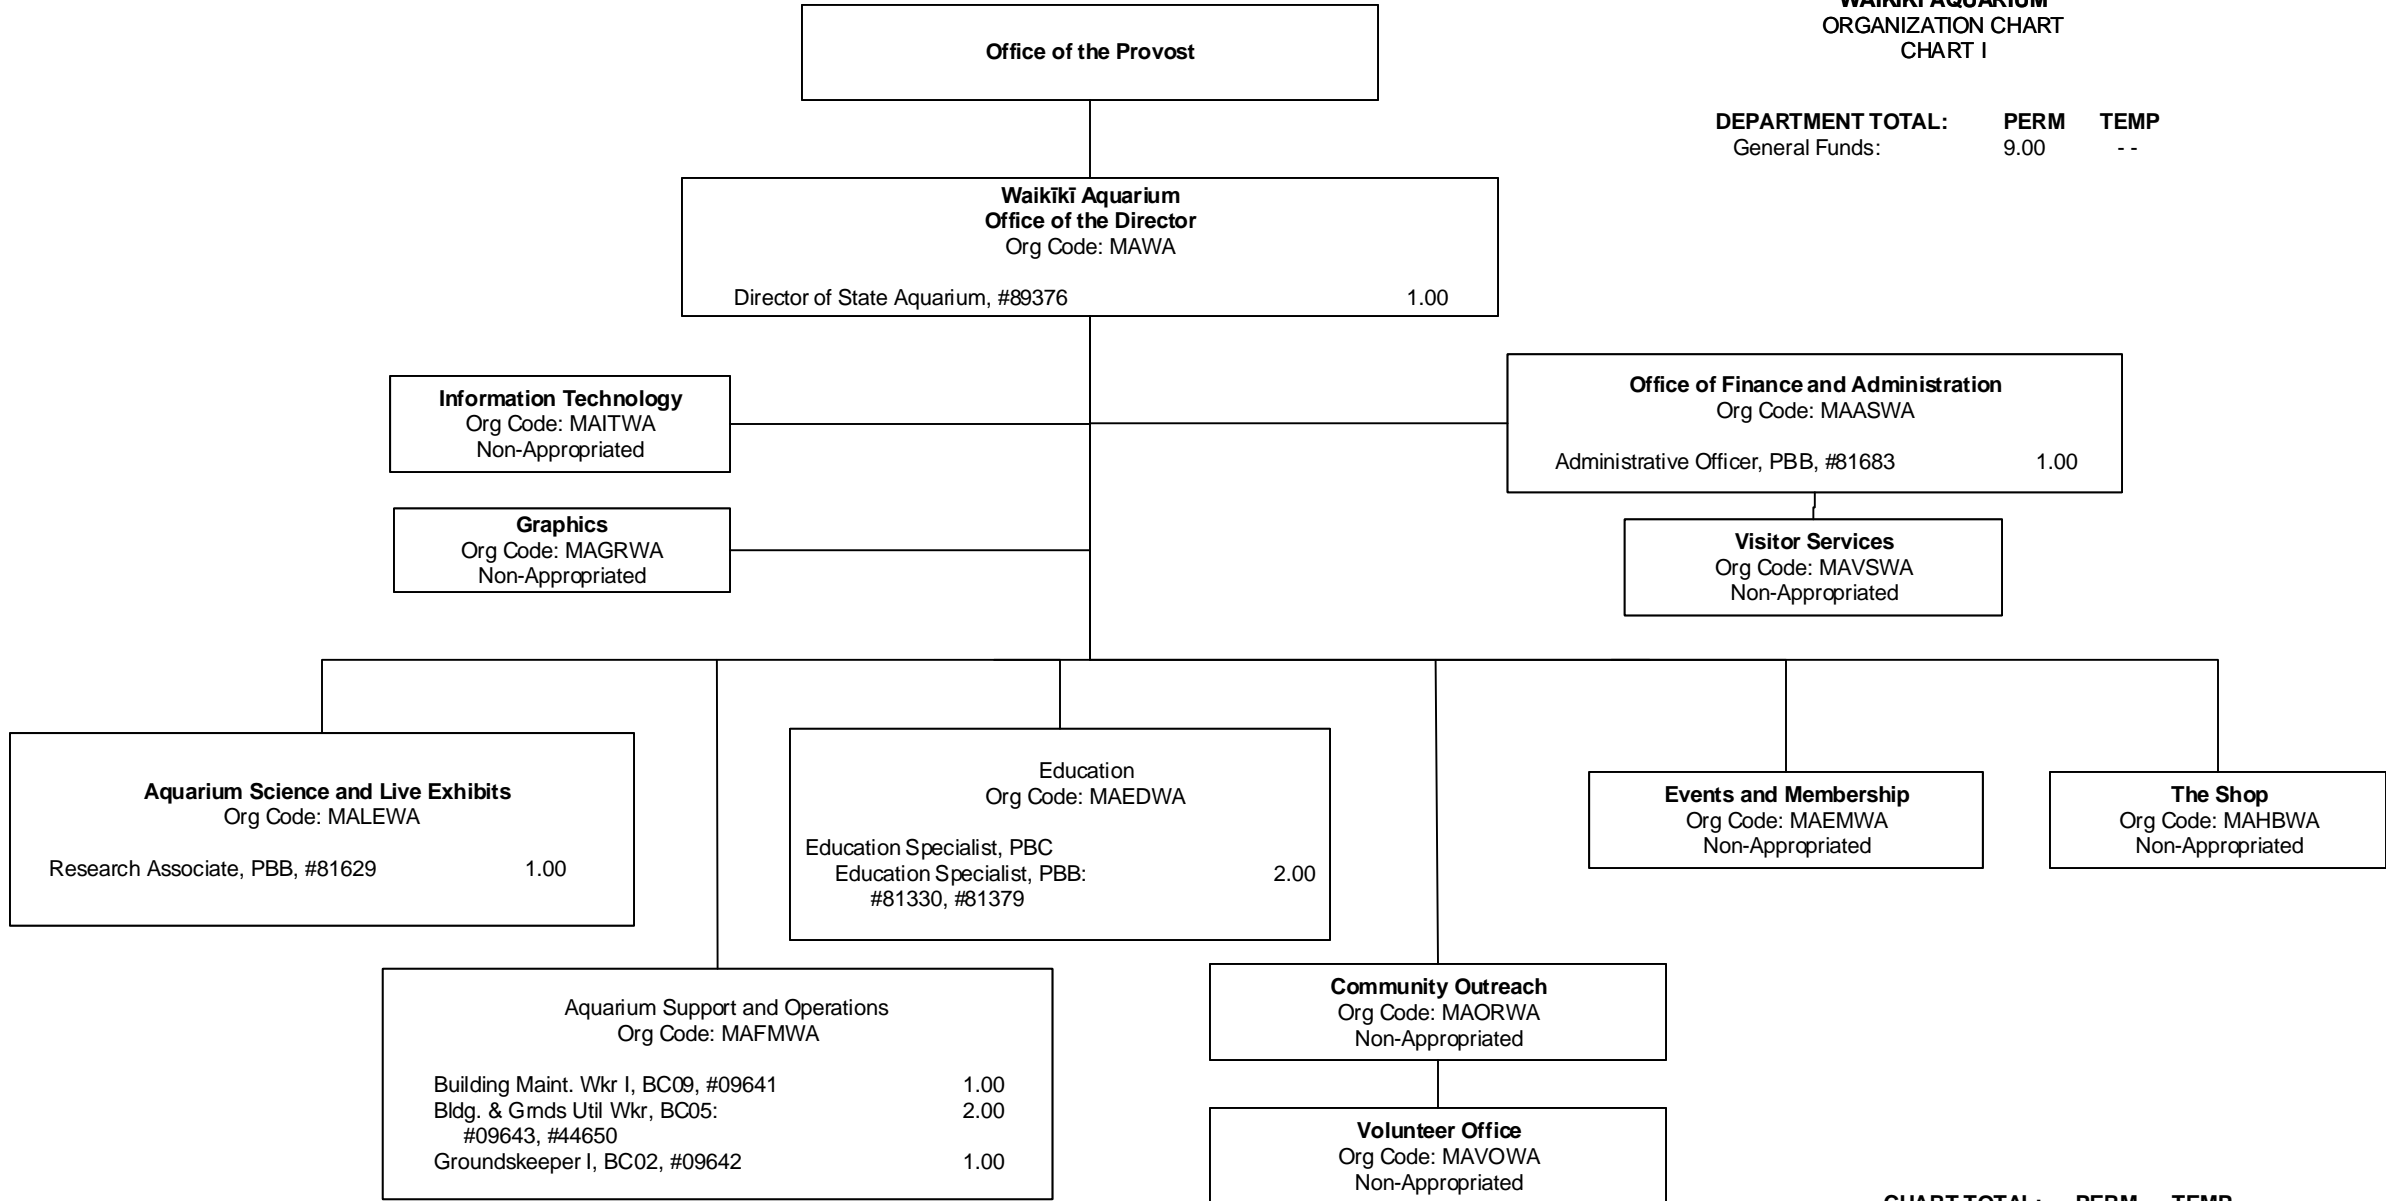

STATE OF HAWAII
 UNIVERSITY OF HAWAII
 UNIVERSITY OF HAWAII AT MANOA
 OFFICE OF THE PROVOST
WAIKIKI AQUARIUM
 ORGANIZATION CHART
 CHART I

DEPARTMENT TOTAL: **PERM** **TEMP**
 General Funds: 9.00 --

CHART TOTAL: **PERM** **TEMP**
 General Funds: 9.00 --